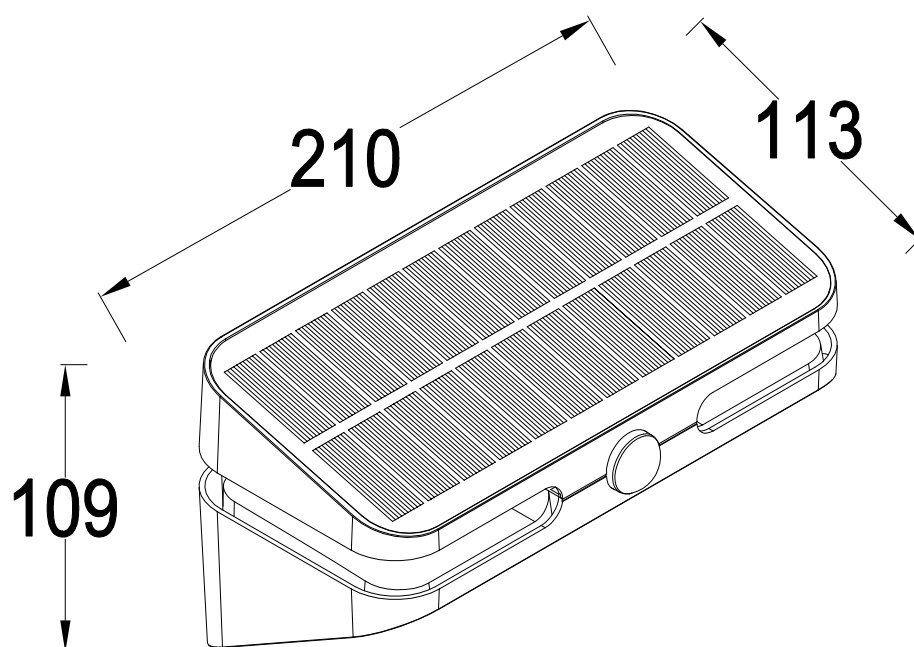

Lutec - Aero - 6919501330 - LED Black Opal IP54 Solar Outdoor Sensor Floodlight

CONTACT