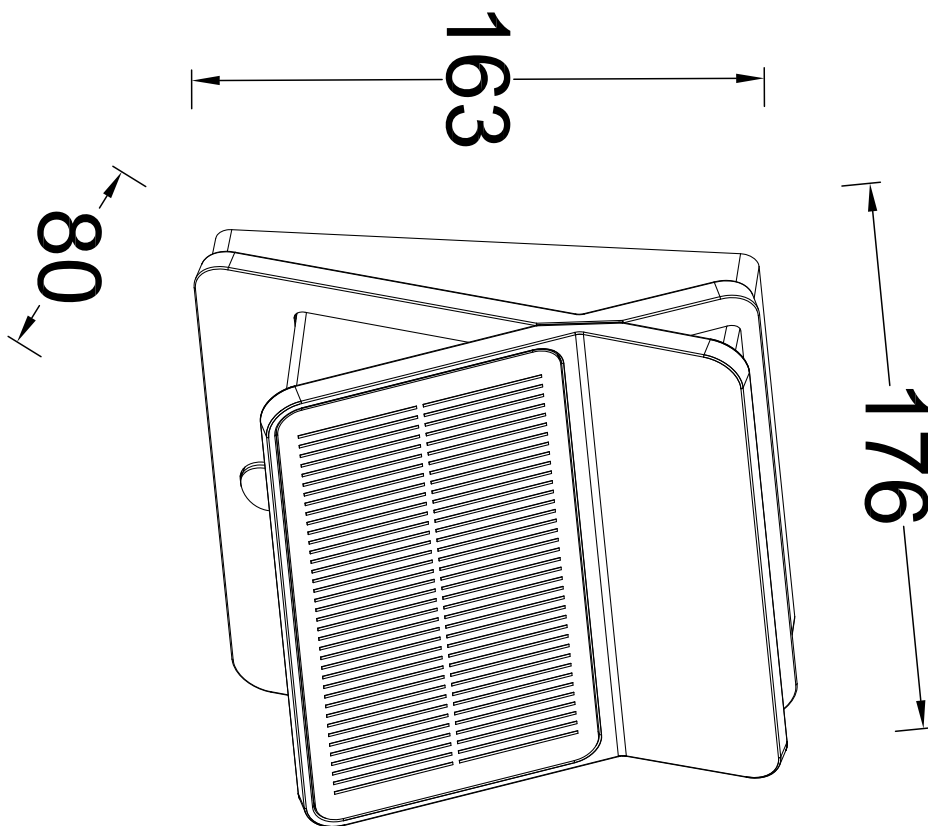

Lutec - Aleta - 6915401118 - LED Dark Grey Clear 2 Light IP54 Solar Outdoor Wall Washer Light

叉形LED感应太阳能灯线图

CONTACT