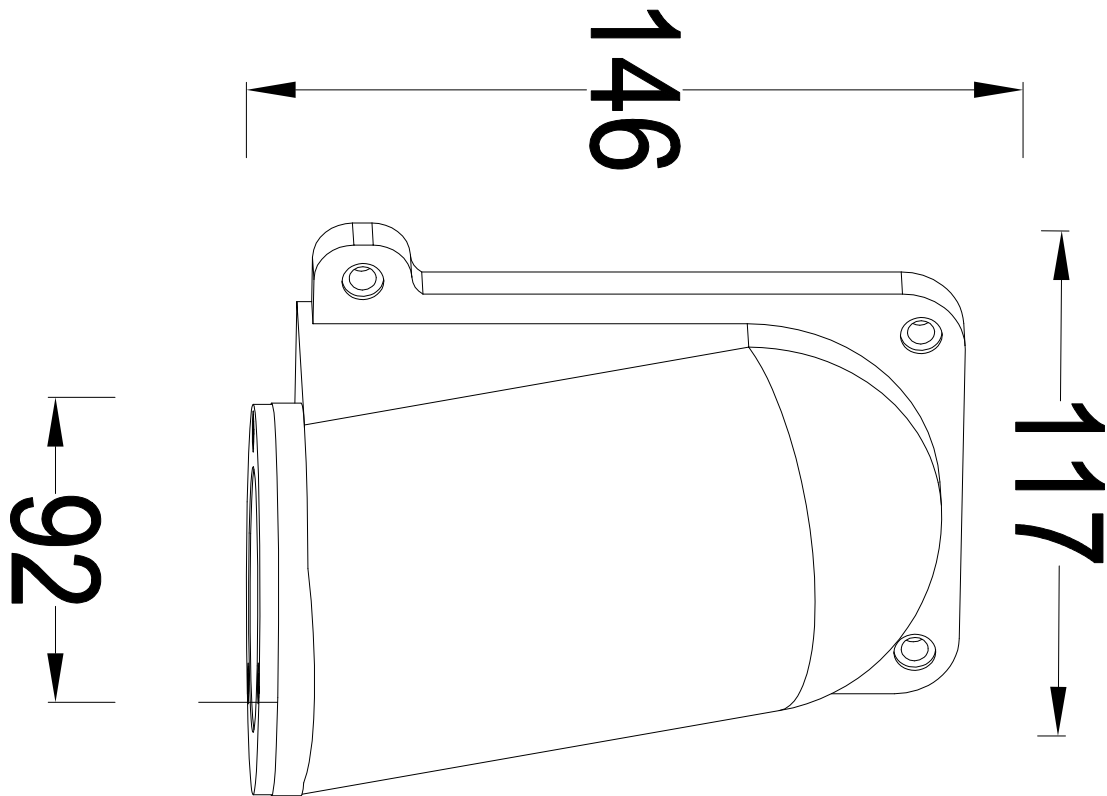

Lutec - Ancor - 5115001445 - Rustic Brown Clear Glass IP54 Outdoor Wall Washer Light

CONTACT