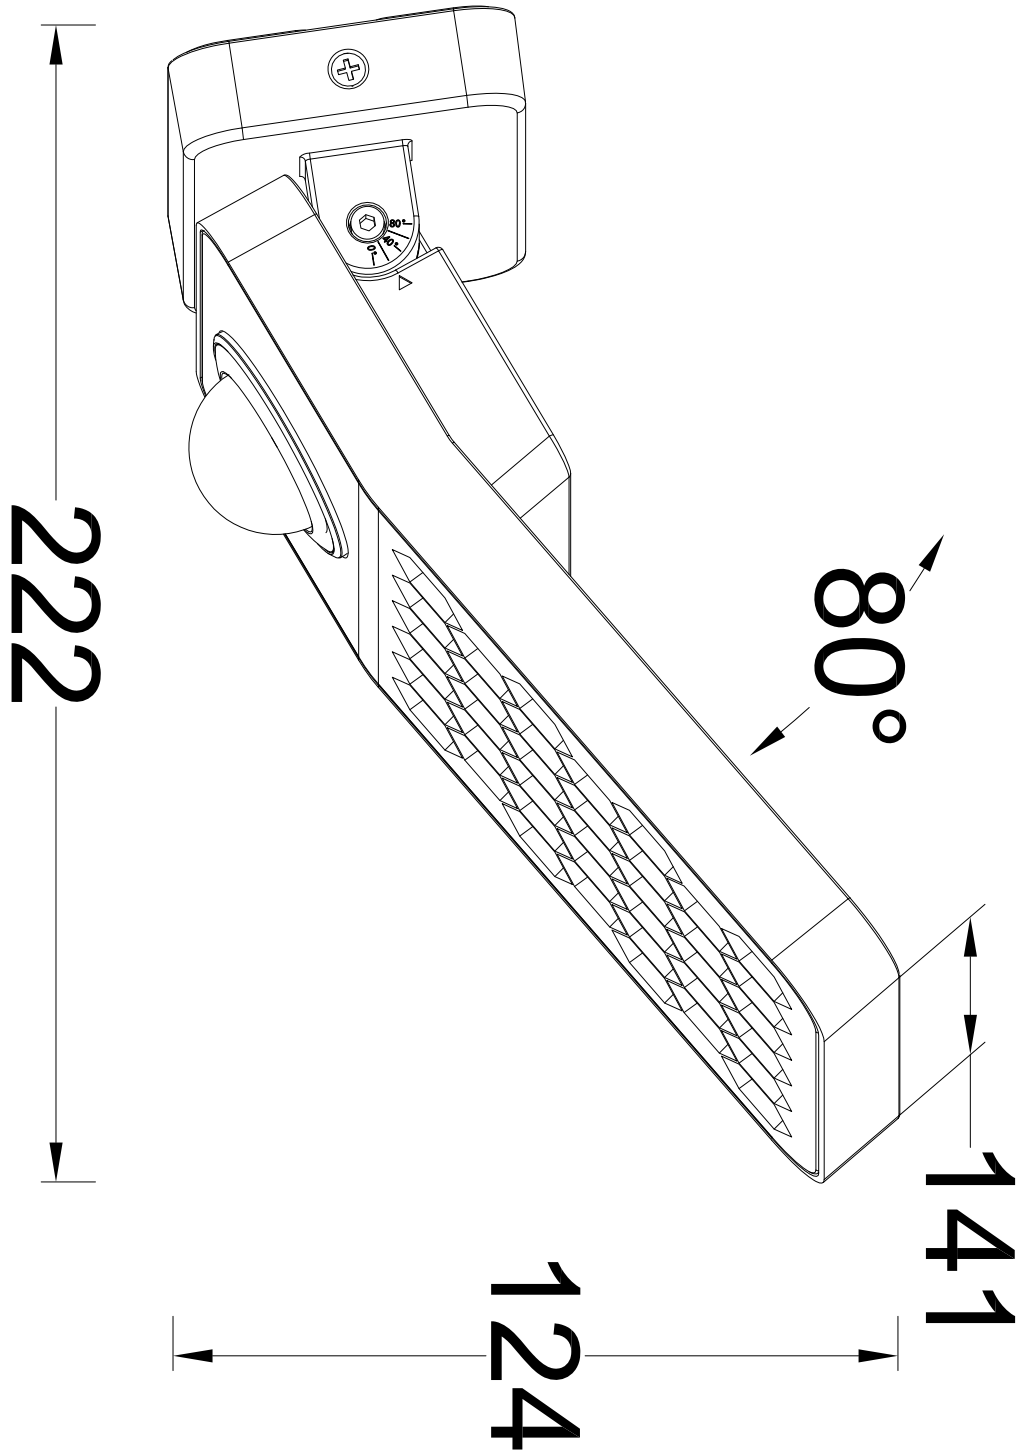

Lutec - Atlantis - 7801602118 - LED Dark Grey Clear IP54 Outdoor Sensor Floodlight

CONTACT