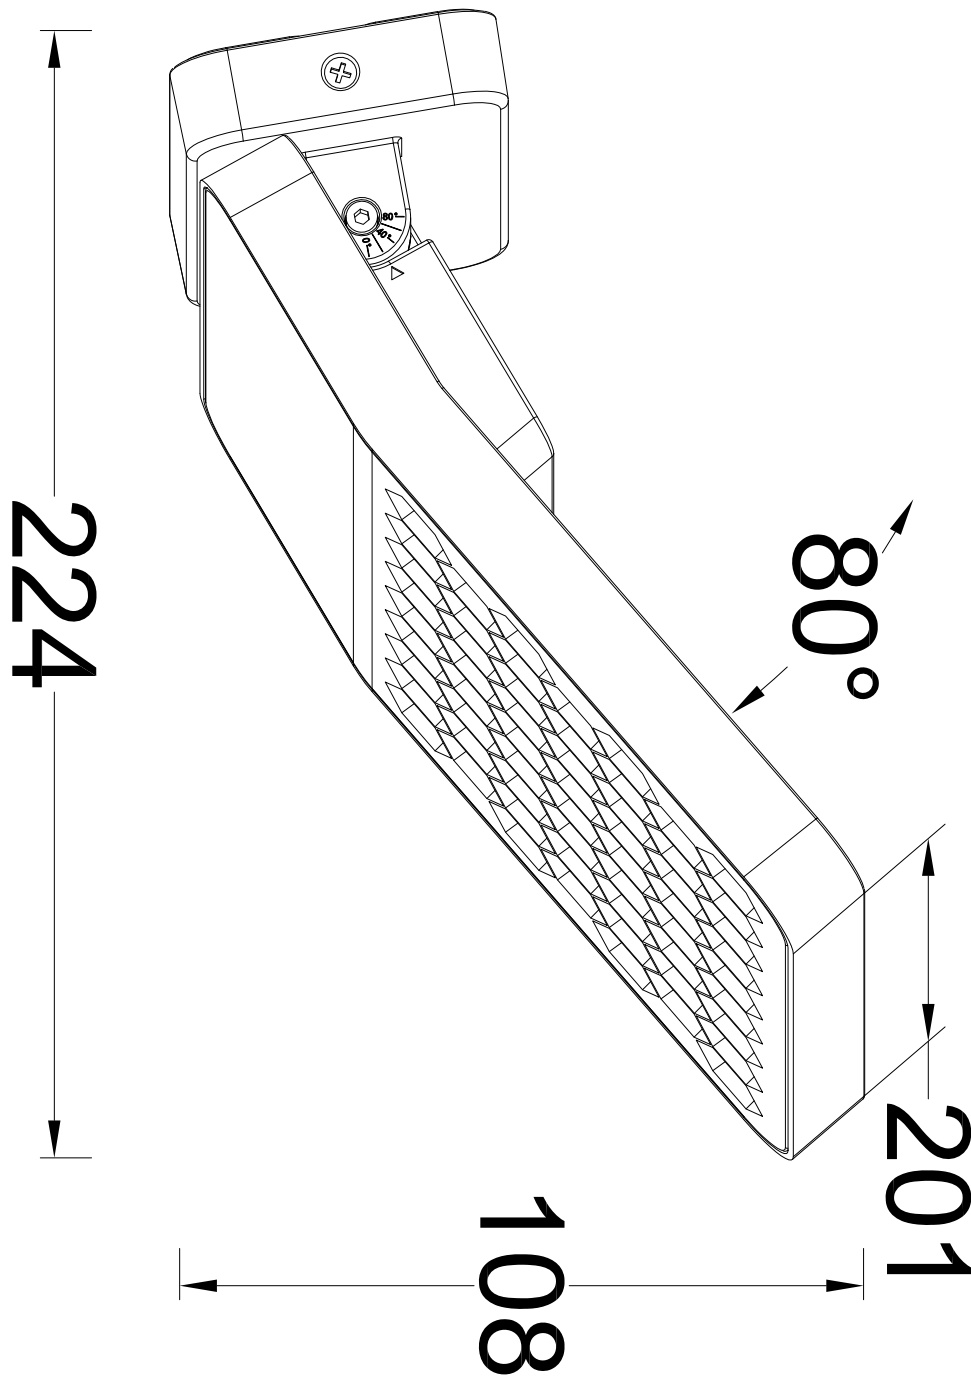

Lutec - Atlantis - 7801603118 - LED Dark Grey Clear IP54 Outdoor Floodlight

CONTACT