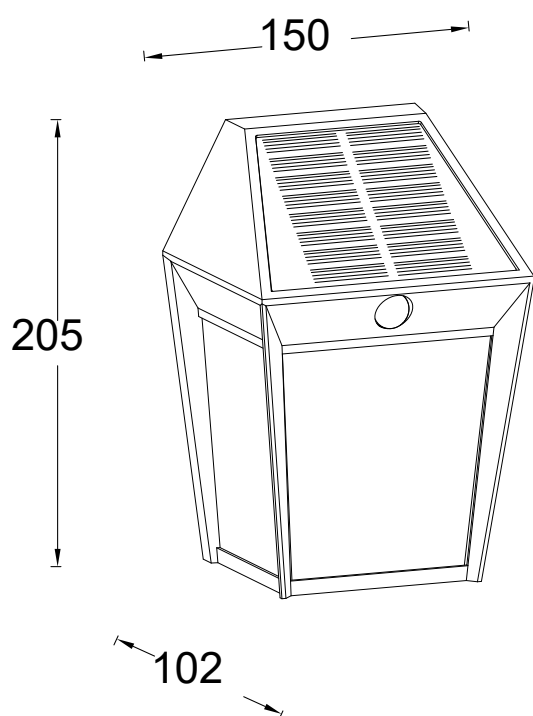

Lutec - Avony - 6916002330 - LED Dark Grey Clear IP44 Solar Outdoor Sensor Wall Light

CONTACT