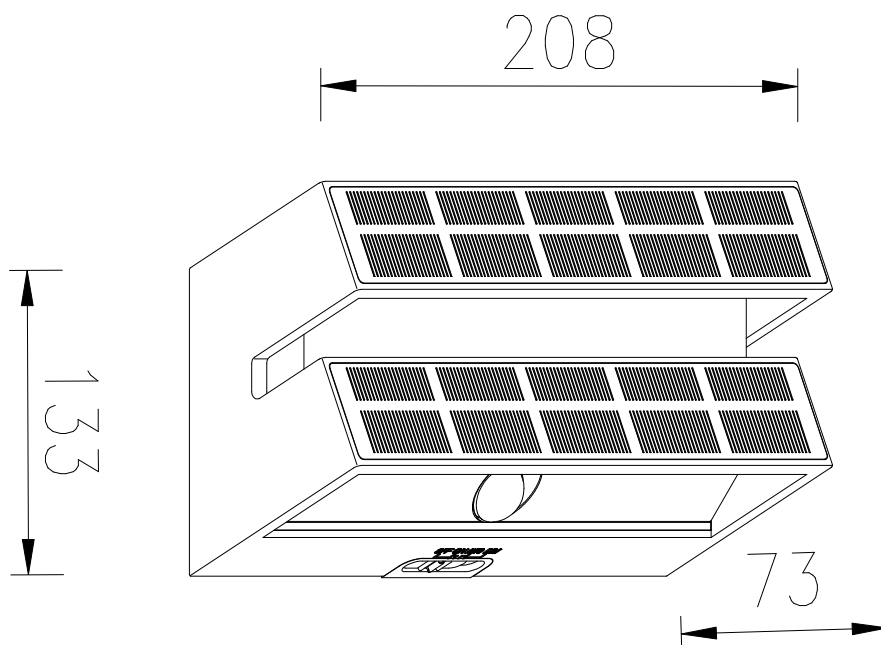

Lutec - Barlo - 6915501335 - LED Dark Grey Frosted IP54 Solar Outdoor Wall Washer Light

CONTACT