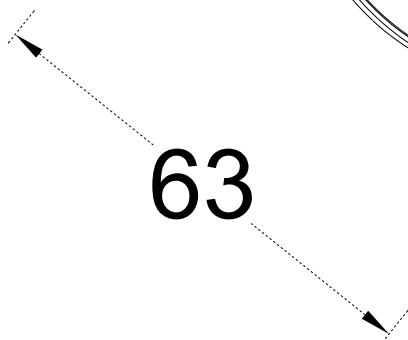

Lutec - Belka - 6915601335 - LED Dark Grey Clear Glass 2 Light IP54 Outdoor Wall Washer Light

CONTACT