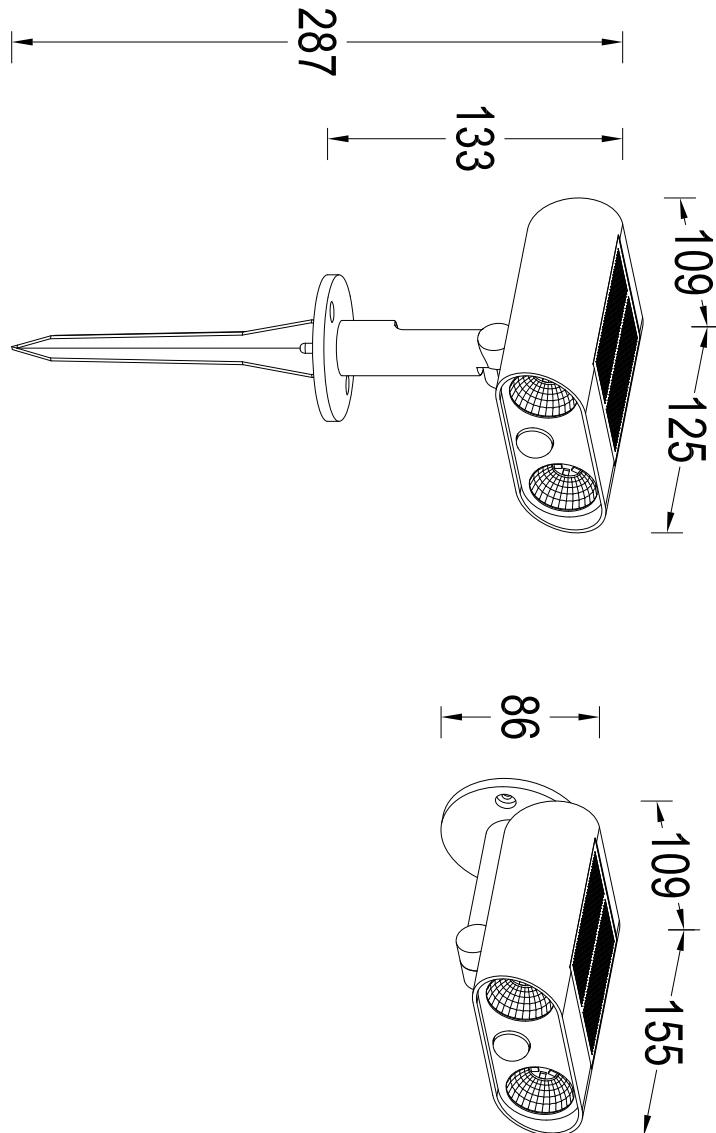

Lutec - Bingo - 6938401330 - LED Black Clear 2 Light IP54 Solar Outdoor Spike Light

CONTACT