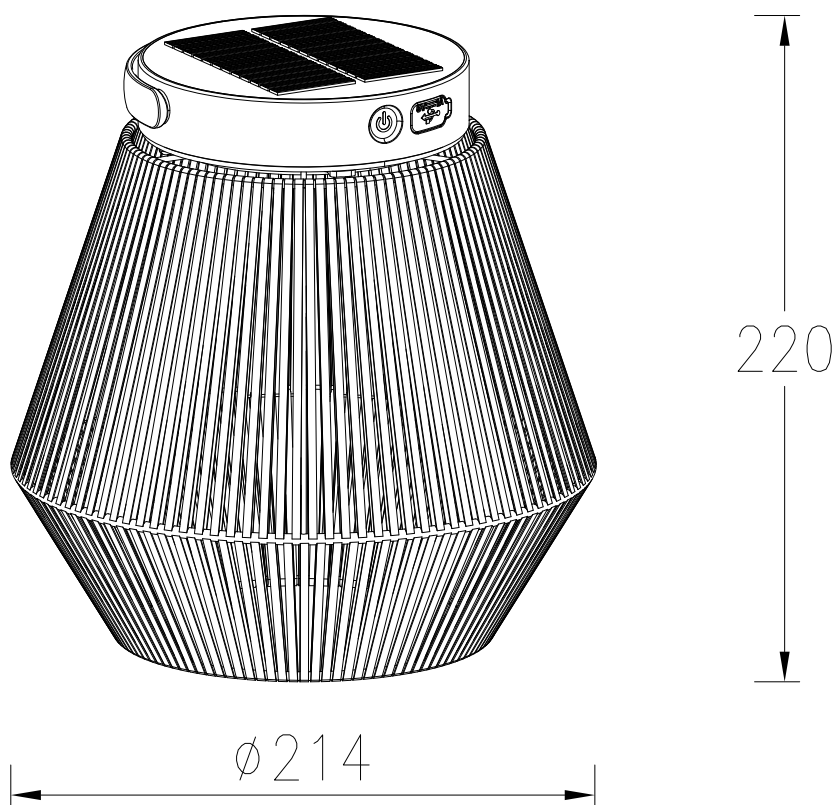

Lutec - Coppa - 6933708330 - LED Black Clear IP44 Outdoor Portable Lamp

6933708330A00001-小灯笼藤条框LED手提太阳能灯线图V1.0  
图号: MB720D-2.5W

**CONTACT**