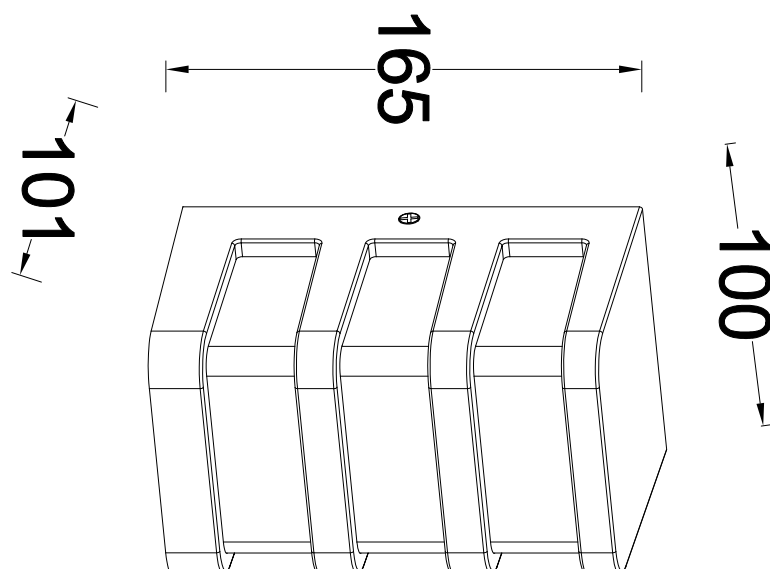

Lutec - Dalton - 5214501330 - Black Clear IP44 Outdoor Wall Washer Light

CONTACT