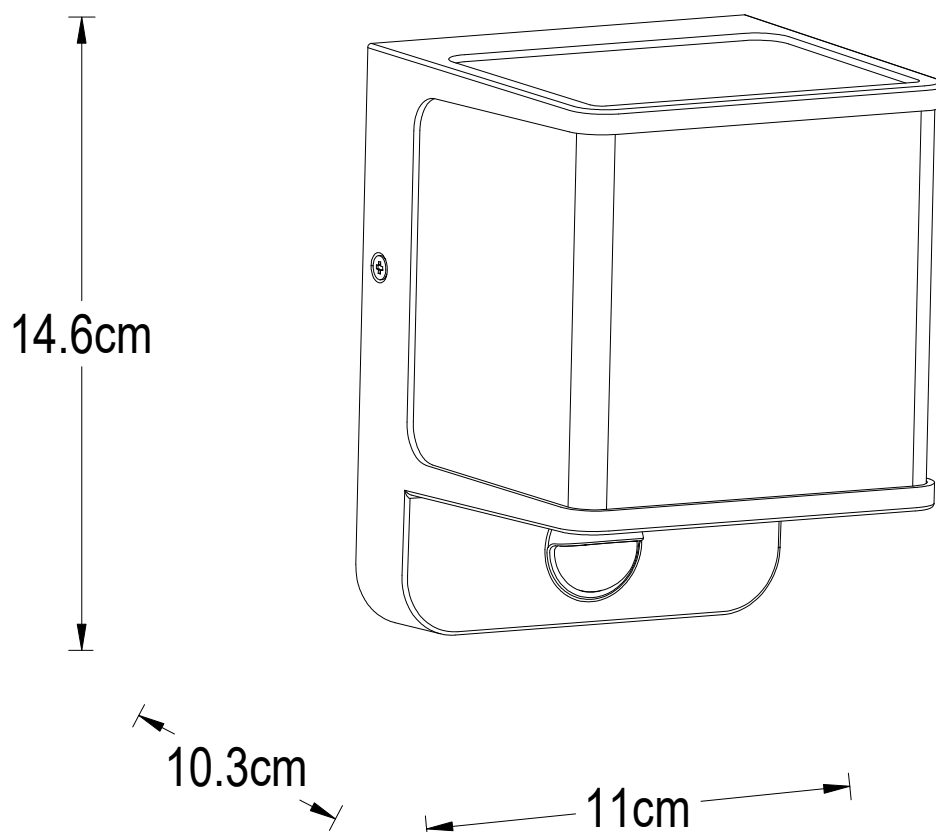

Lutec - Doblo - 5197011125 - LED Dark Grey Opal IP54 Outdoor Wall Washer Light

CONTACT