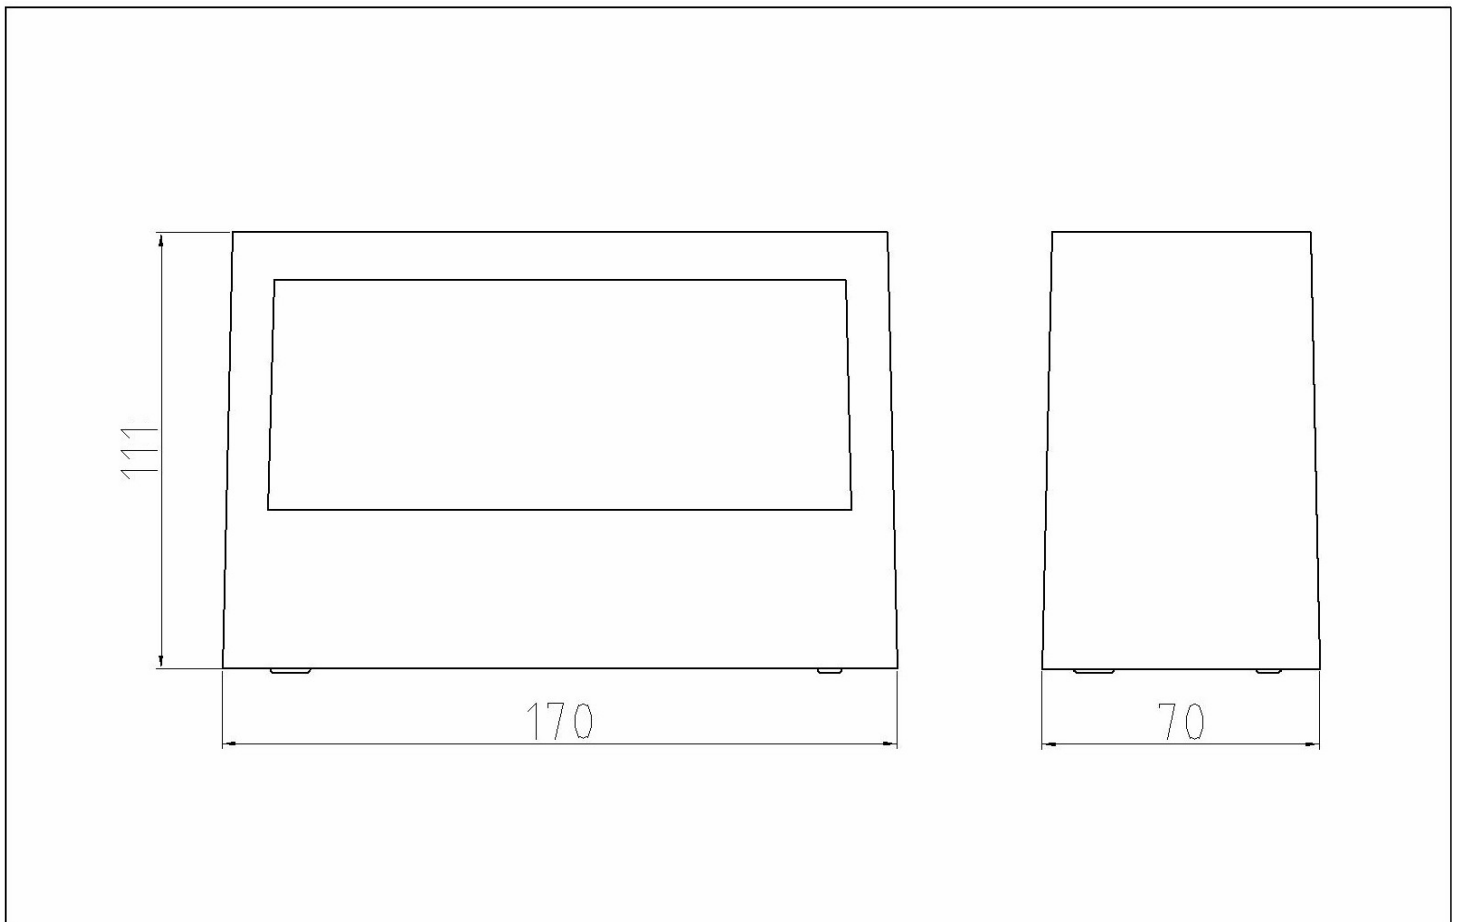

Lutec - Gemini - 5602734118 - Dark Grey Frosted Glass IP54 Outdoor Wall Washer Light

CONTACT