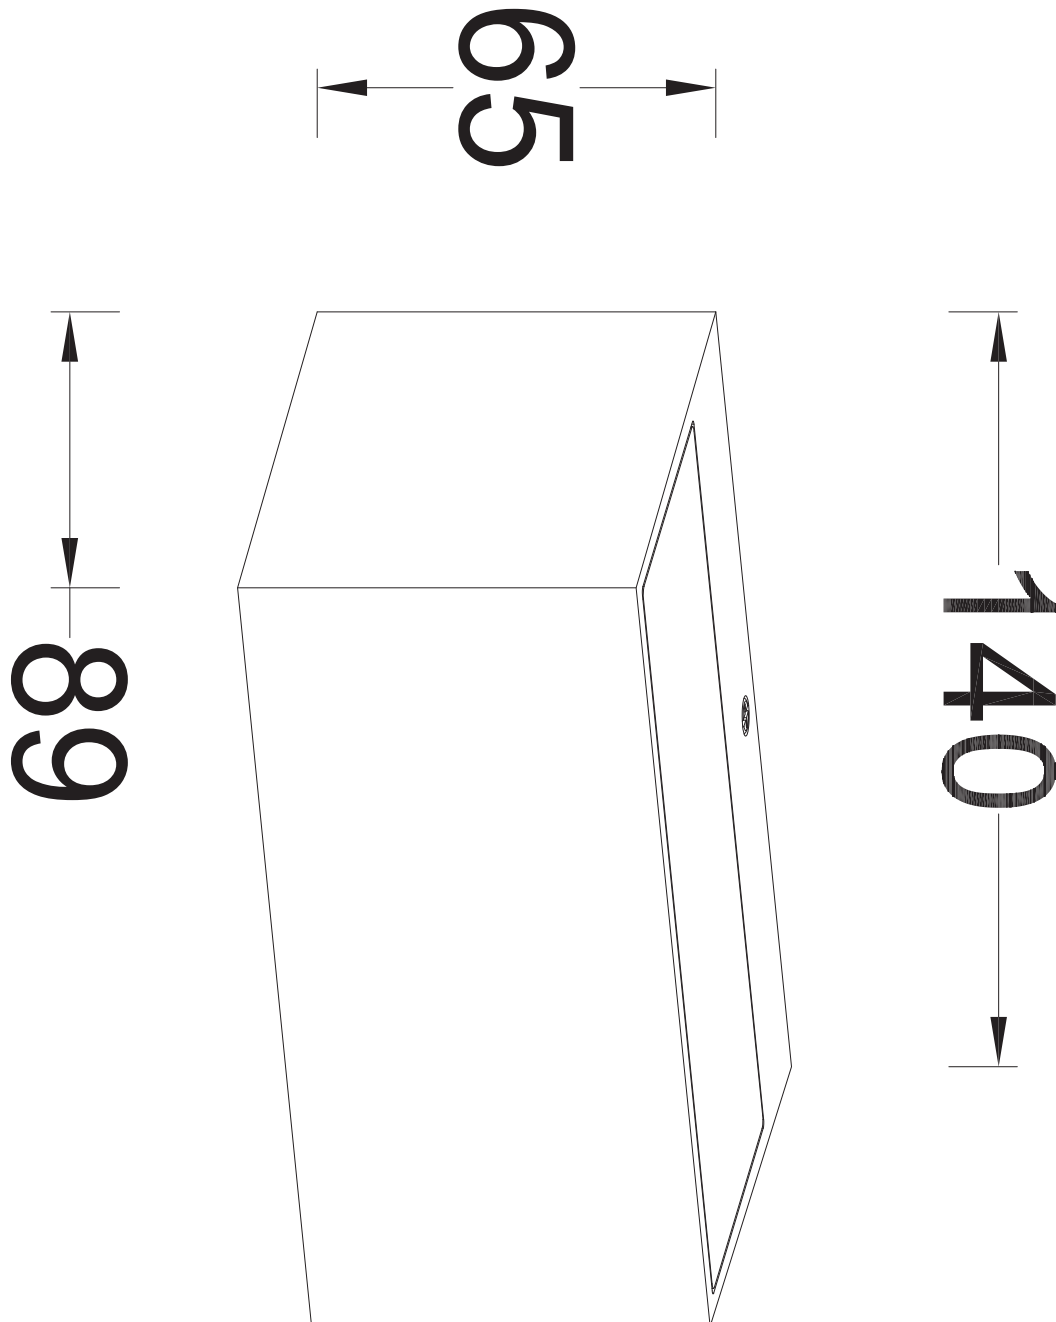

Lutec - Gemini - 5189113012 - LED Black Clear Glass IP54 Outdoor Wall Washer Light

CONTACT