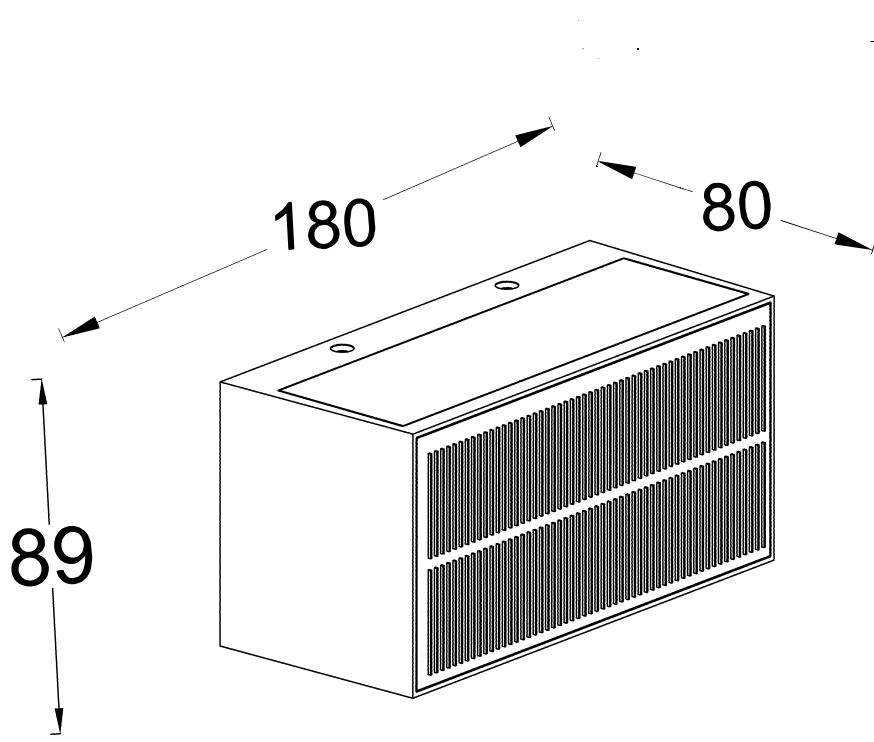

Lutec - Inka - 6989101118 - LED Dark Grey Clear Glass IP44 Outdoor Wall Washer Light

CONTACT