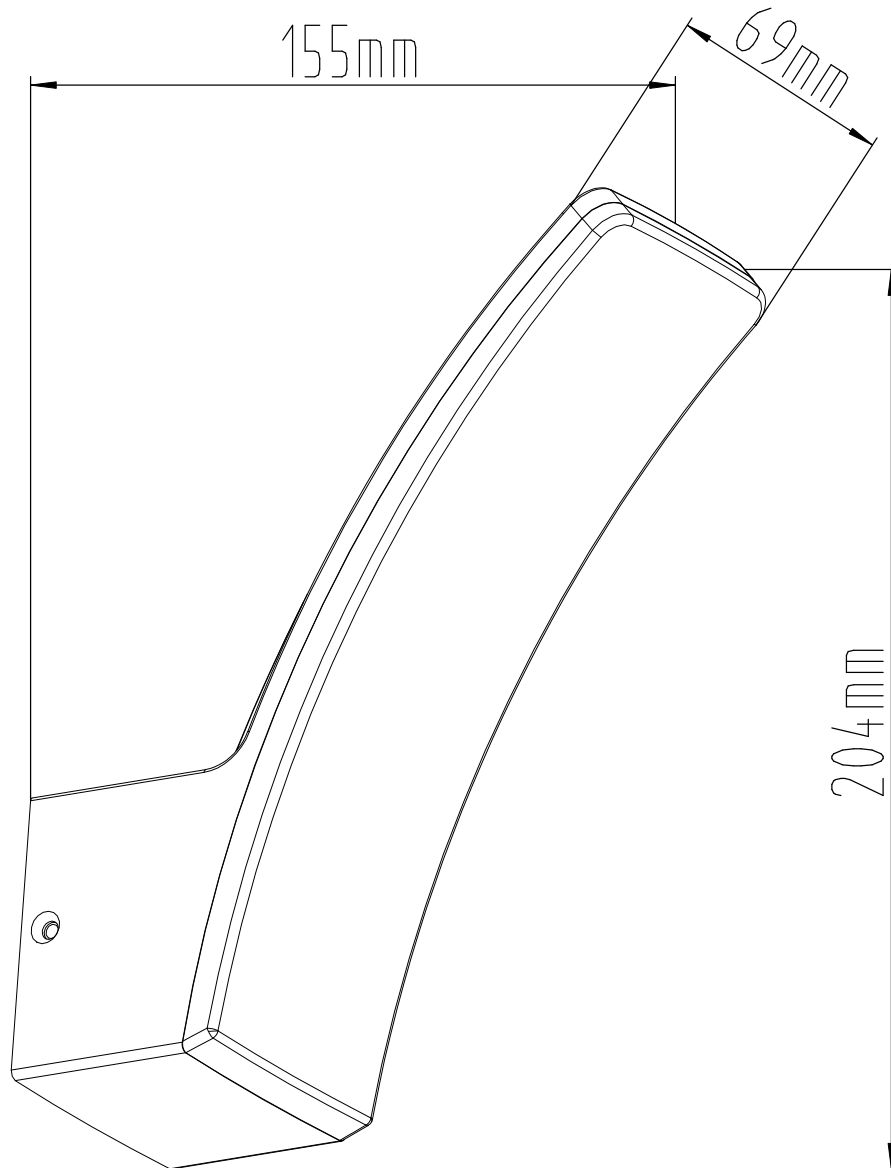

Lutec - Kilo - 5203901335 - LED Dark Grey Opal IP44 Outdoor Wall Washer Light

CONTACT