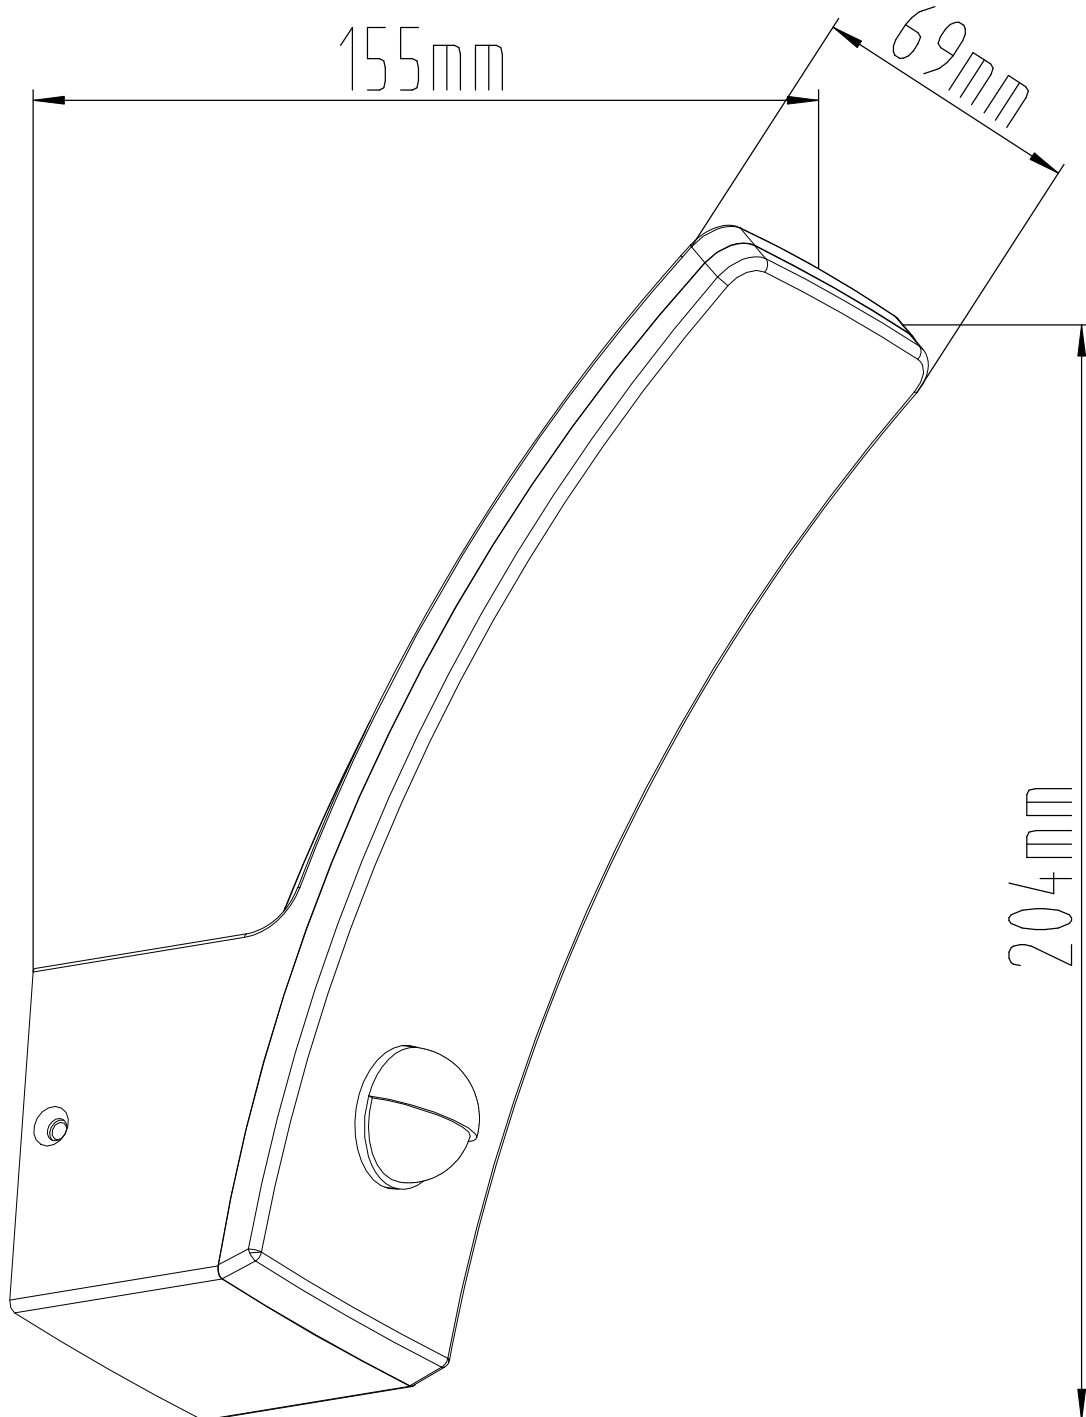

Lutec - Kilo - 5203902335 - LED Dark Grey Opal IP44 Outdoor Wall Washer Light

CONTACT