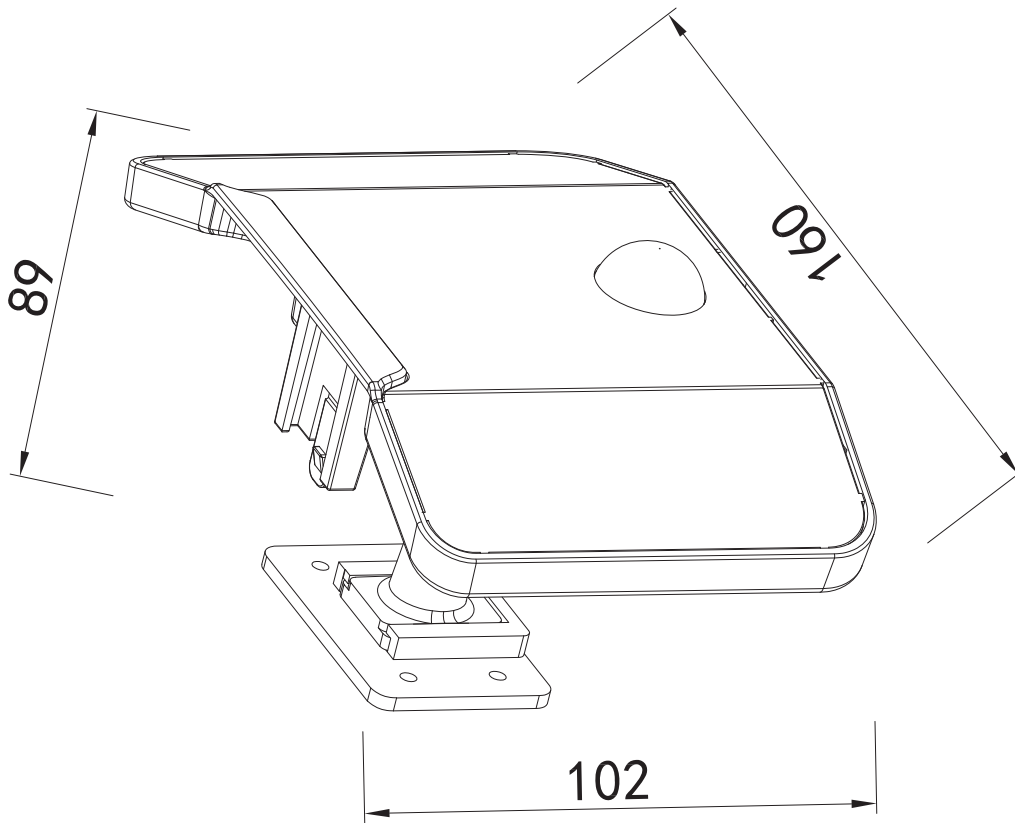

Lutec - Kombo - 6922201330 - LED Black Opal IP44 Solar Outdoor Sensor Floodlight

CONTACT