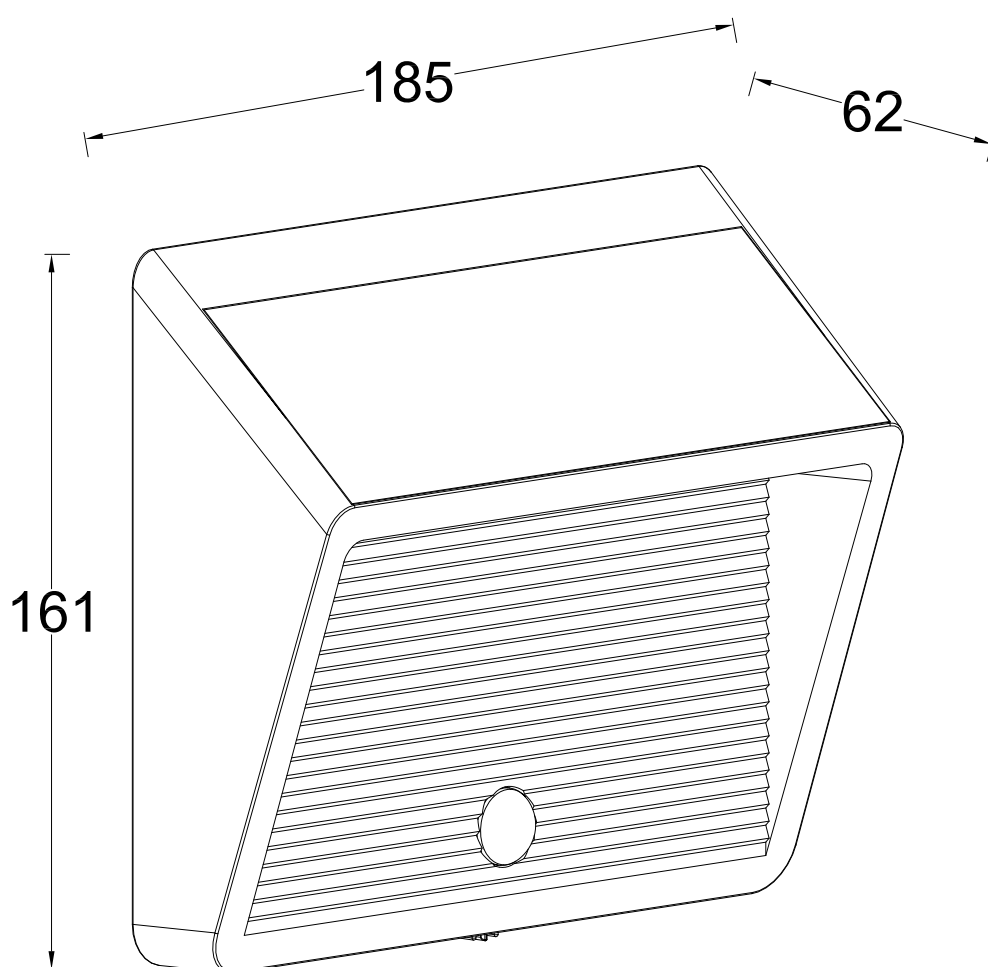

Lutec - Linko - 6912301335 - LED Dark Grey Clear IP44 Outdoor Wall Washer Light

CONTACT