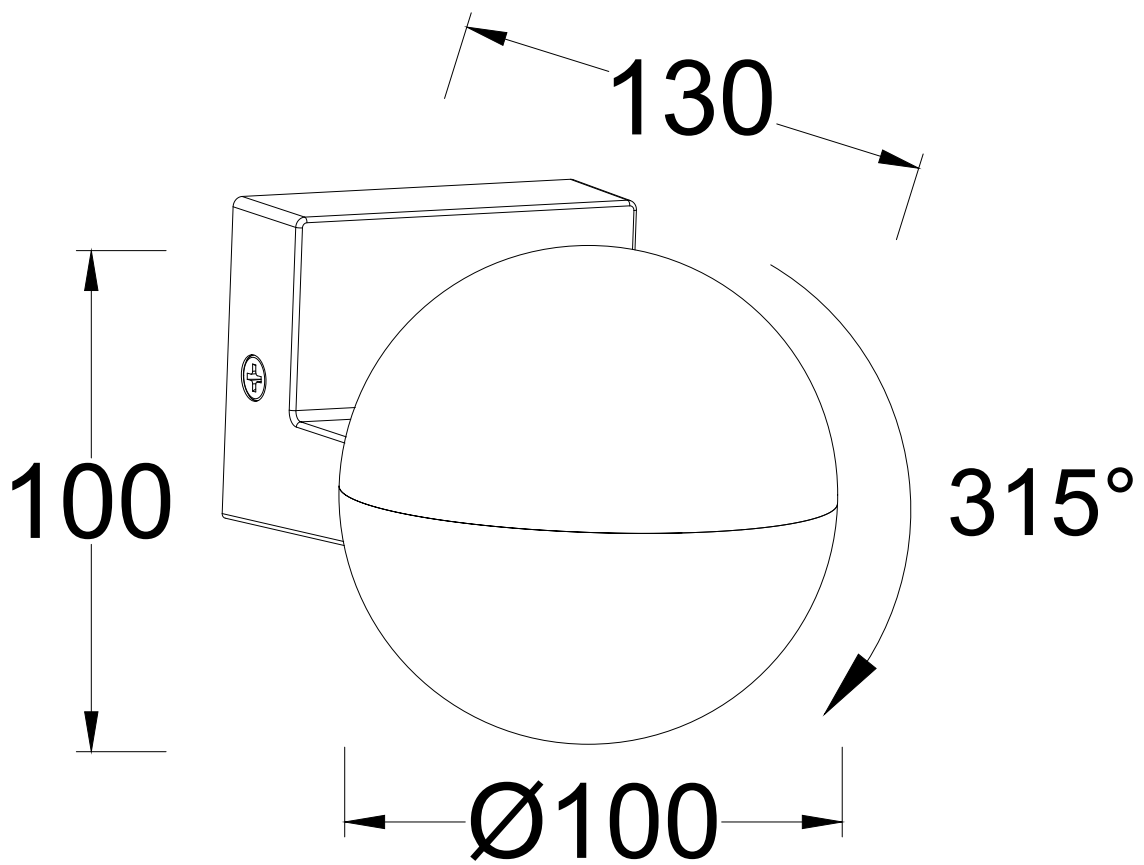

Lutec - Looma - 5138002118 - LED Dark Grey Opal IP54 Outdoor Wall Washer Light

CONTACT