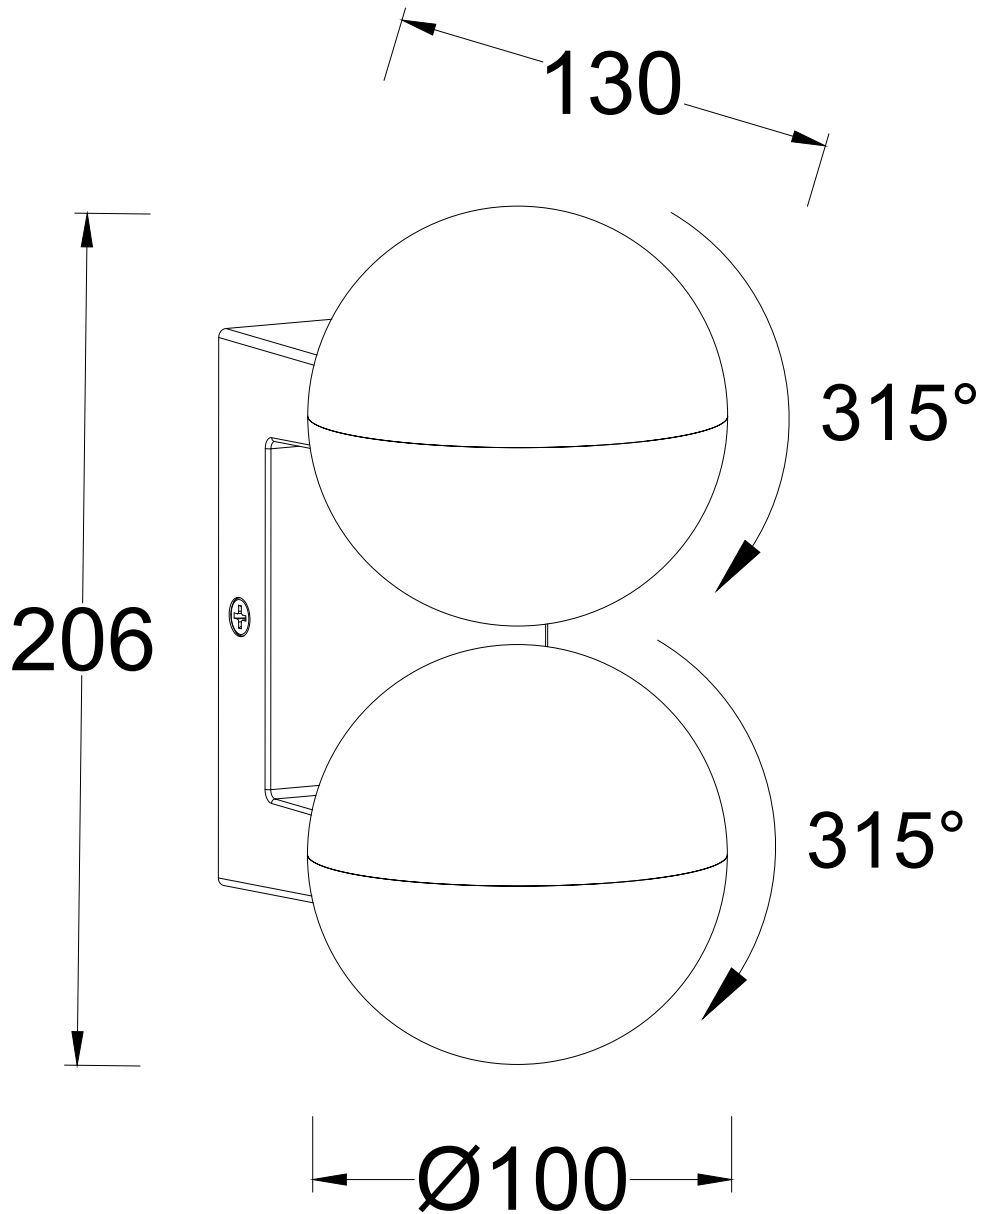

Lutec - Looma - 5138003118 - LED Dark Grey Opal 2 Light IP54 Outdoor Wall Washer Light

CONTACT