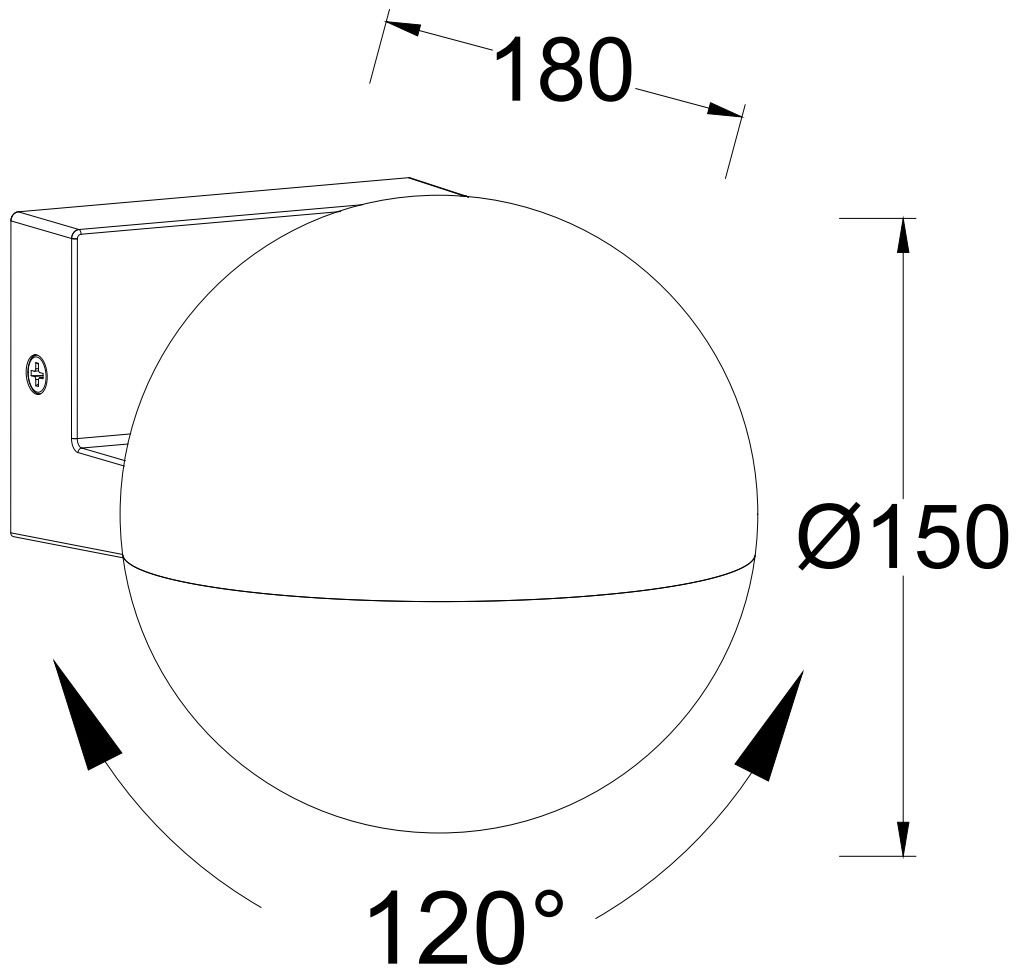

Lutec - Looma - 5138001118 - Dark Grey Opal IP54 Outdoor Wall Washer Light

CONTACT