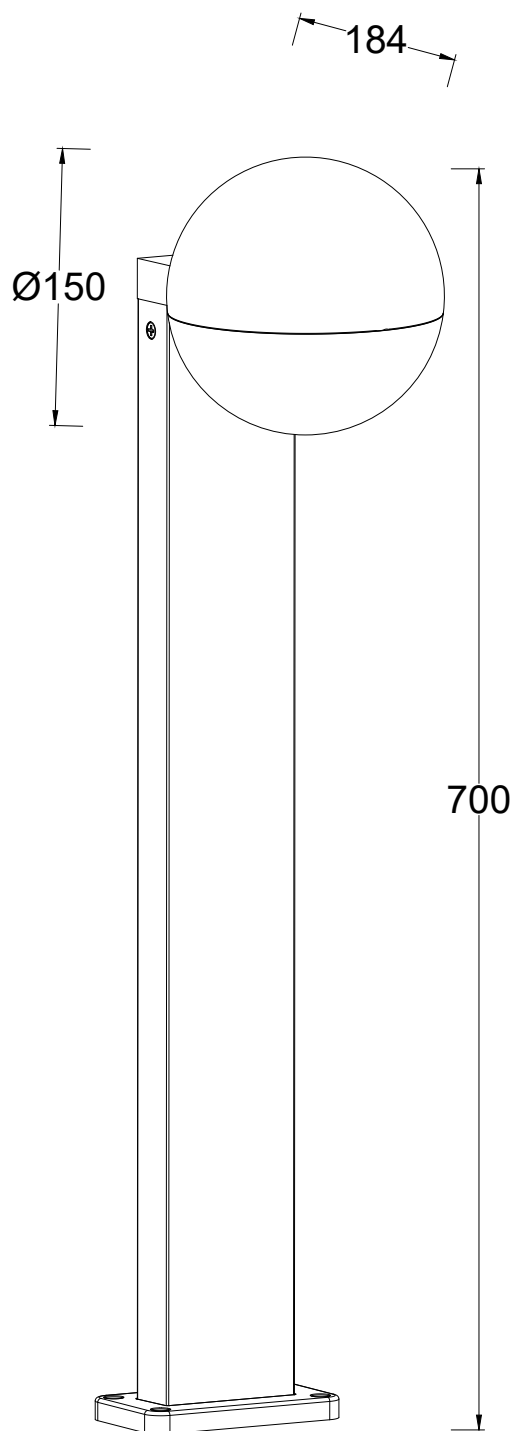

Lutec - Looma - 7138001118 - Dark Grey Opal IP54 Outdoor Post Light

CONTACT