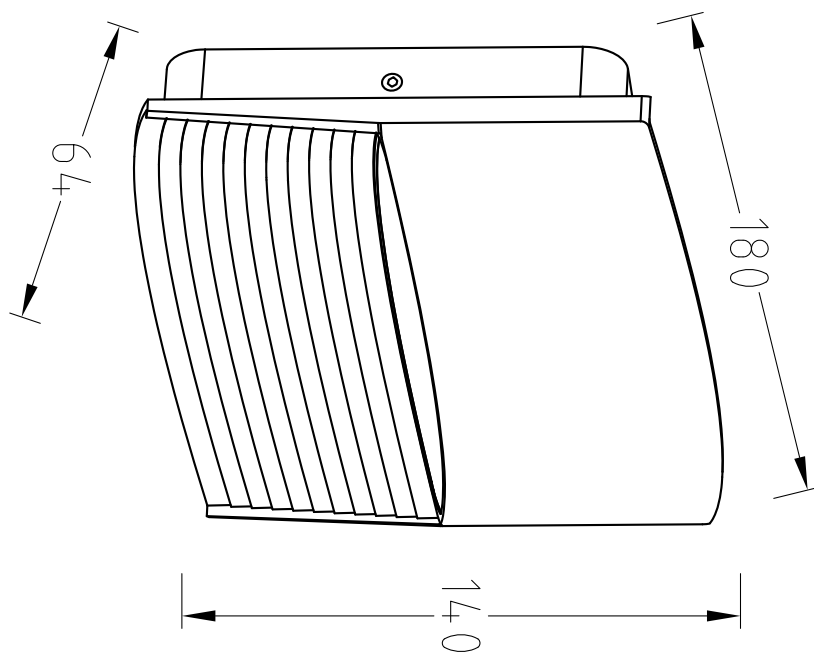

Lutec - Lotus - 5193201012 - LED Black Clear 2 Light IP54 Outdoor Wall Washer Light

CONTACT