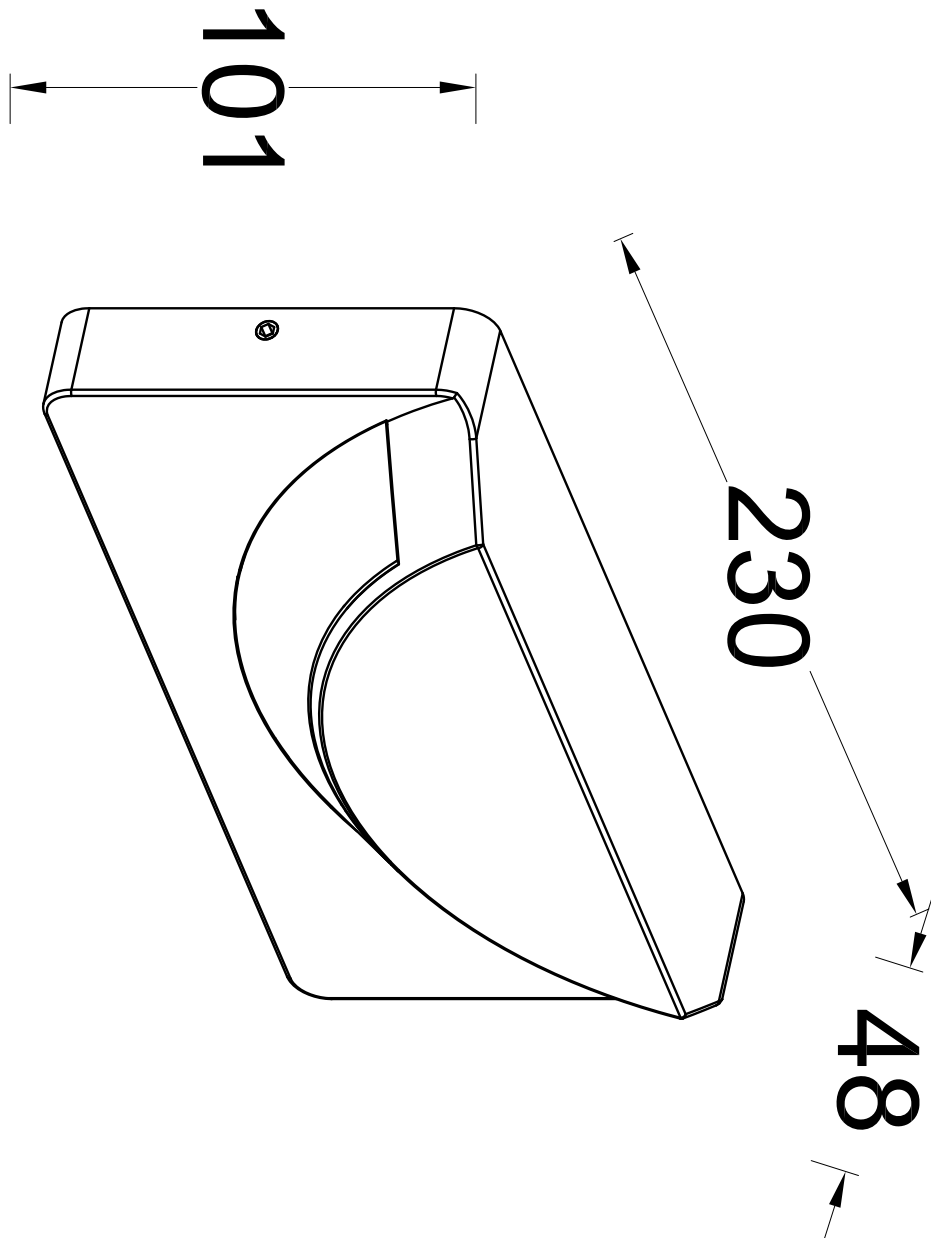

Lutec - Lups - 6402801118 - LED Dark Grey Opal IP54 Outdoor Wall Washer Light

CONTACT