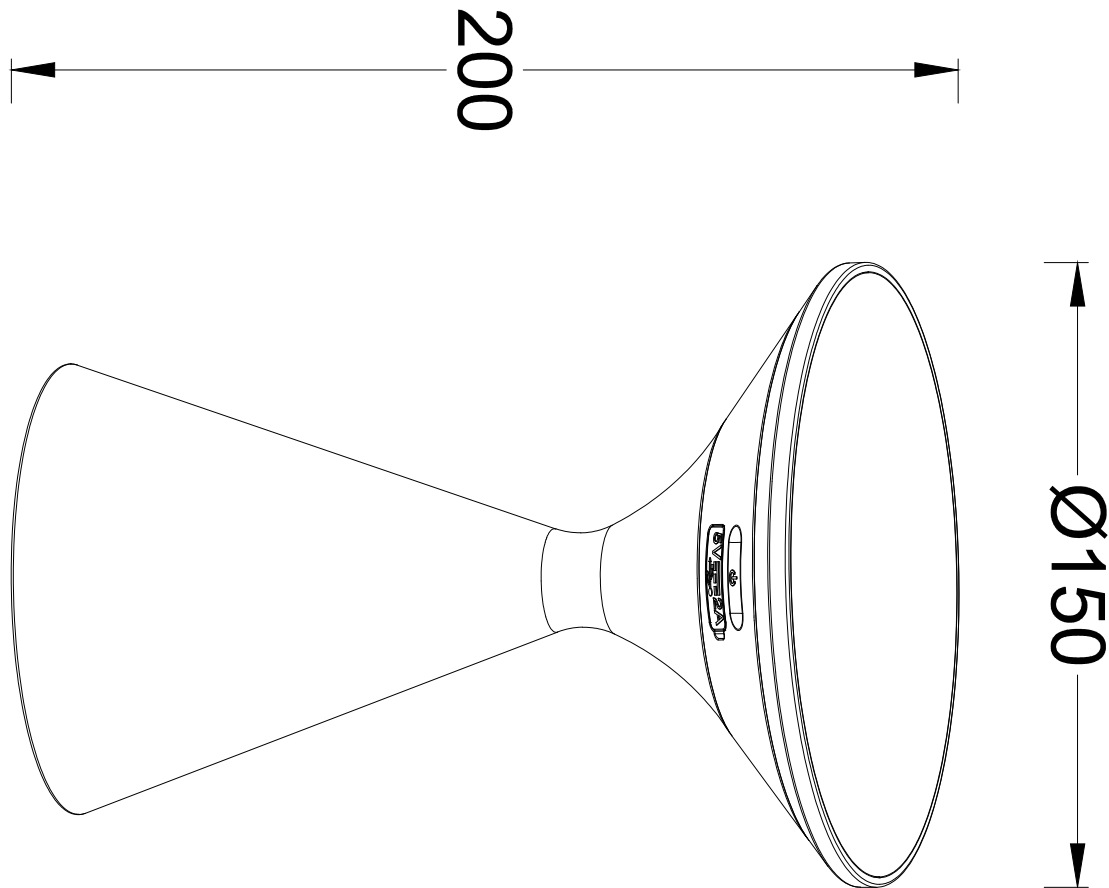

Lutec - Miyi - 6916301330 - LED Black Clear IP54 Solar Outdoor Portable Lamp

CONTACT