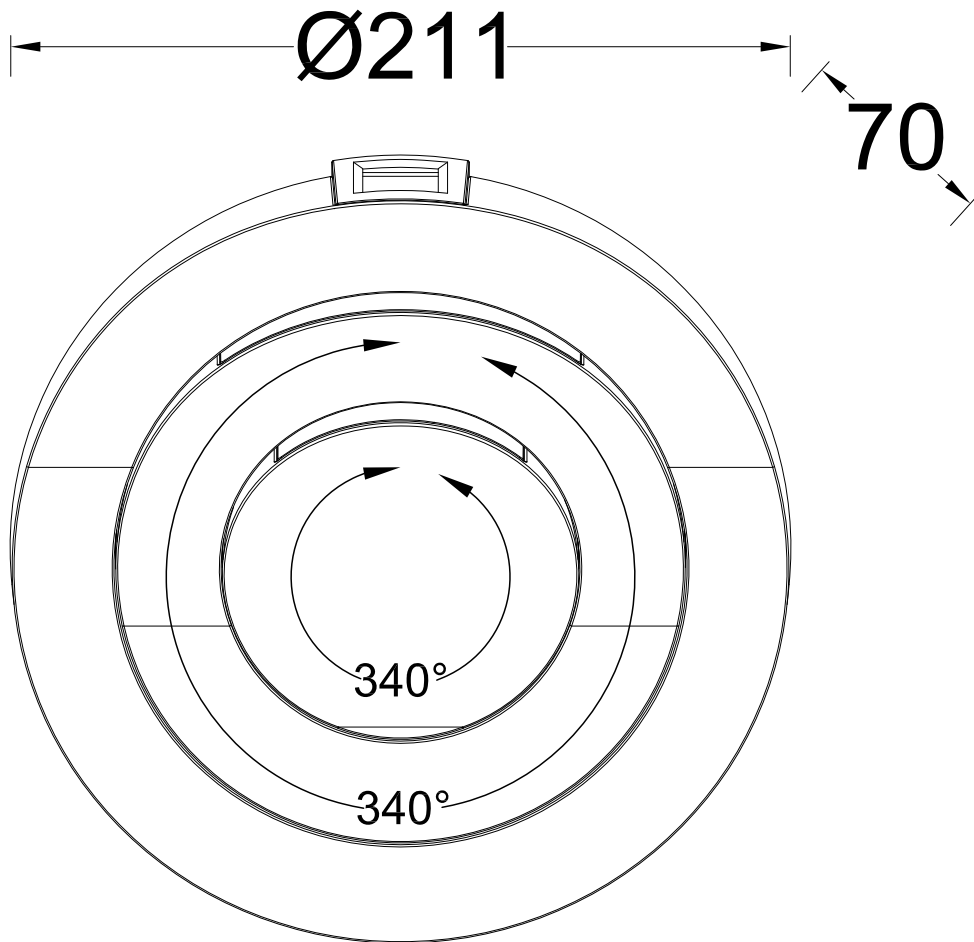

Lutec - Moov - 5137701118 - LED Dark Grey Opal 3 Light IP54 Outdoor Wall Washer Light

CONTACT