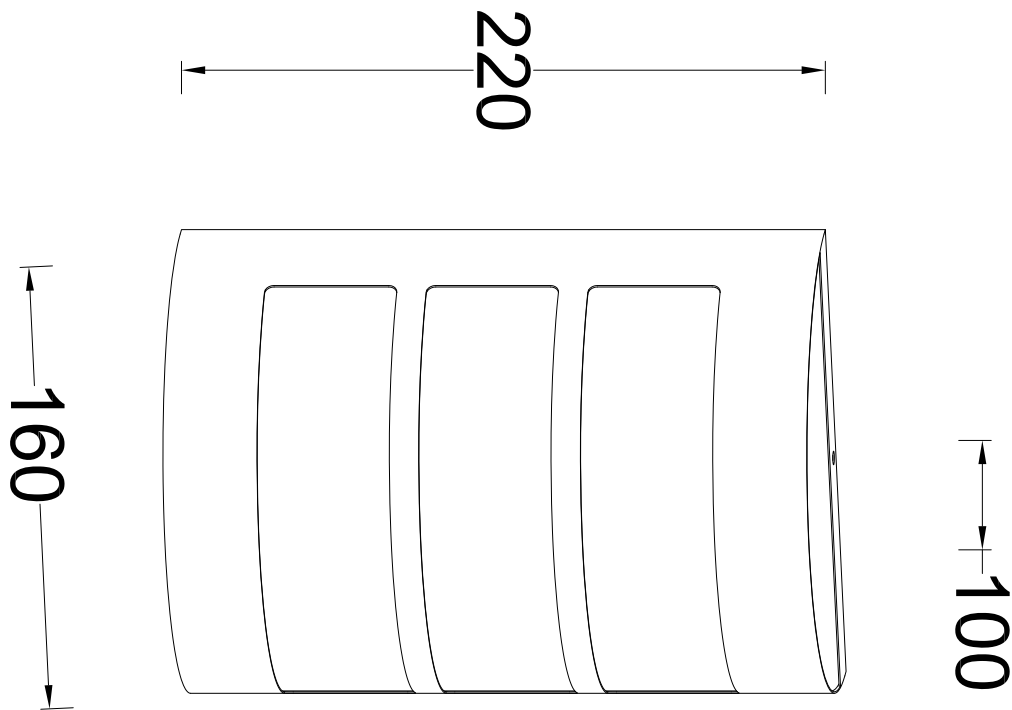

Lutec - Nila - 5043104424 - Dark Grey Opal IP44 Outdoor Wall Washer Light

CONTACT