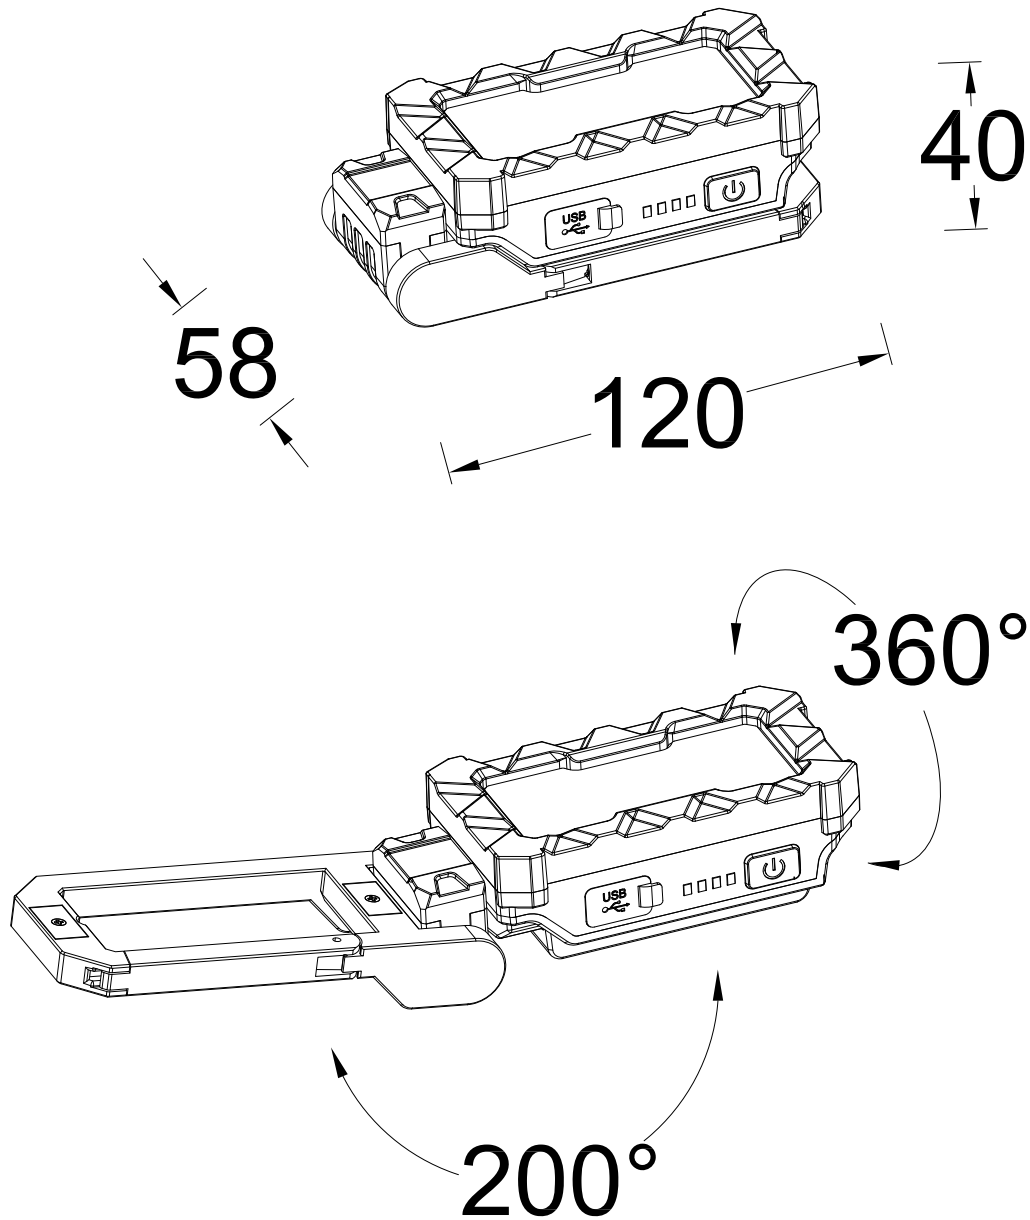

Lutec - Peni - 7902202426 - LED Yellow Clear IP54 Outdoor Portable Lamp

CONTACT