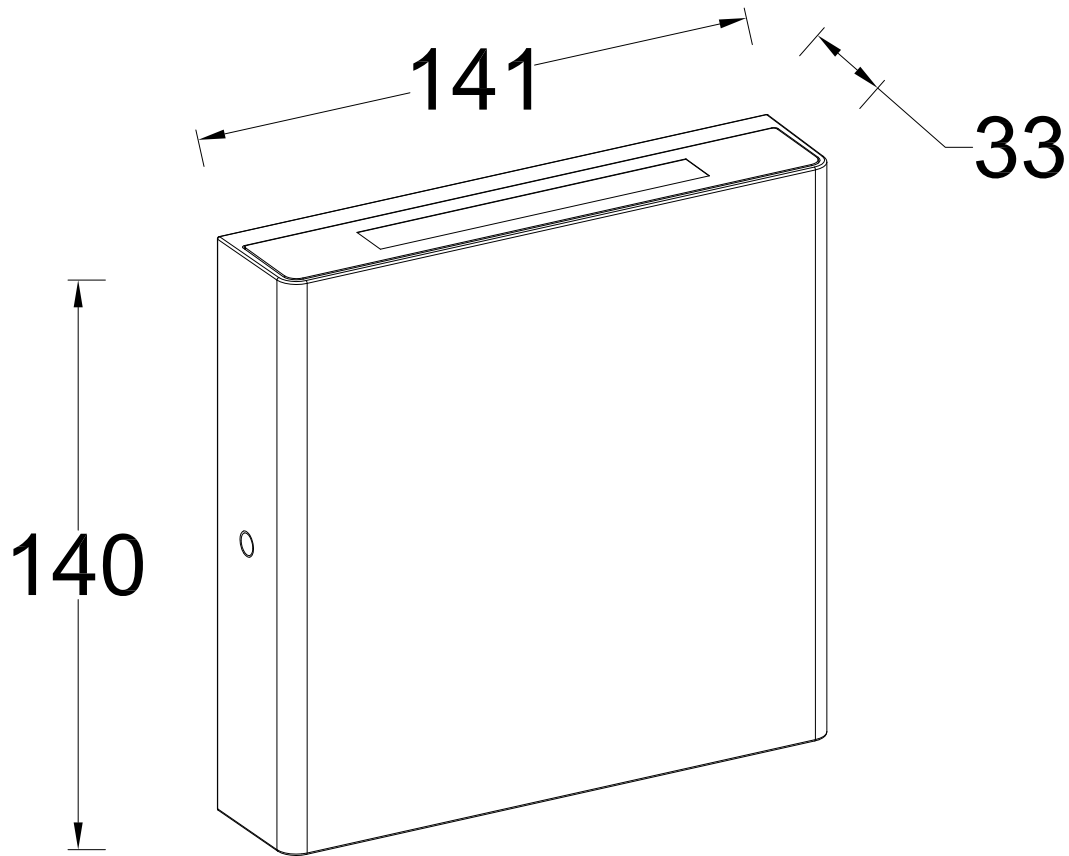

Lutec - Pili - 5102601125 - LED Dark Grey Clear Glass 2 Light IP54 Outdoor Wall Washer Light

CONTACT