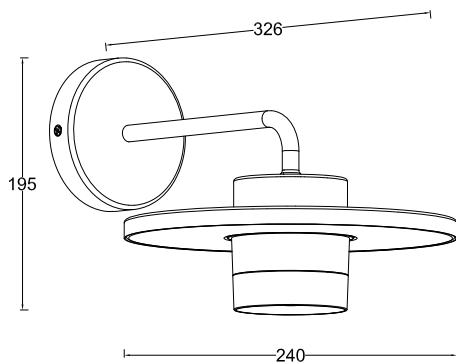

SPECIFICATION

- Ingress protection: IP54
- Class: Class I - Single Insulated, Earthed
- Voltage: 230V