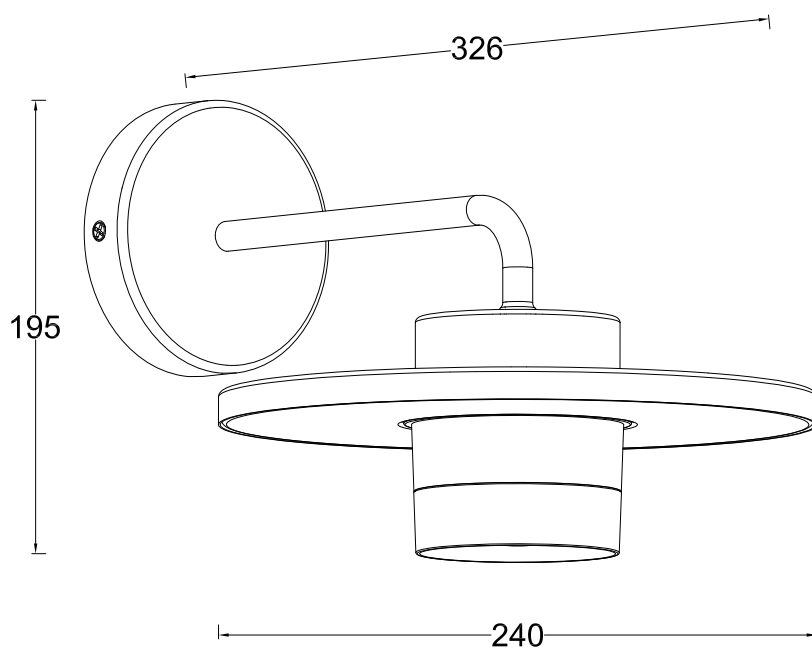

Lutec - Plato - 5213402012 - LED Black Clear Glass IP54 Outdoor Wall Light

CONTACT