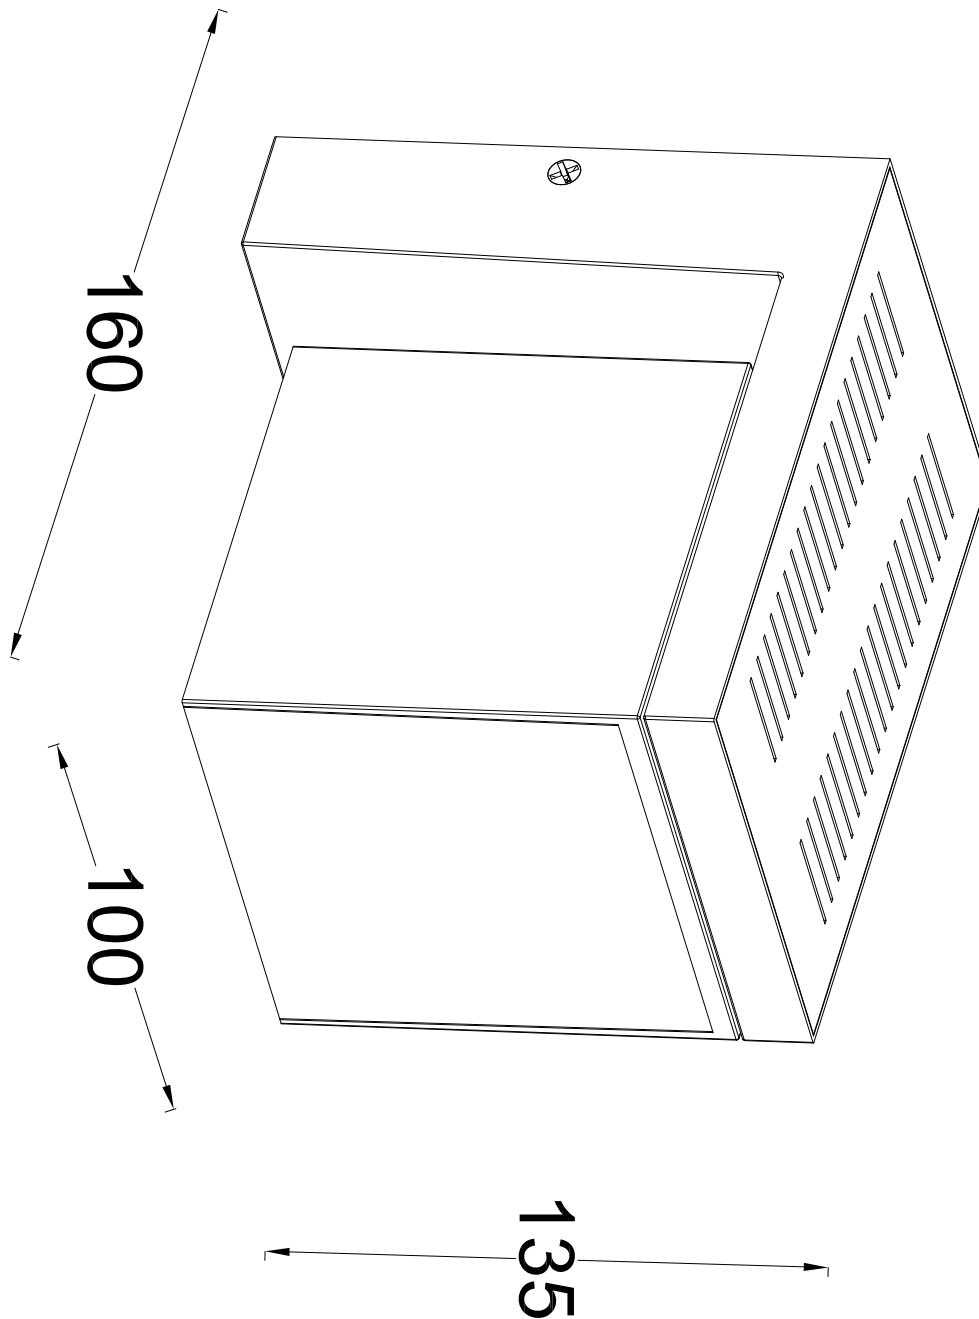

Lutec - Prima - 6993801118 - LED Dark Grey Opal IP54 Outdoor Wall Washer Light

CONTACT