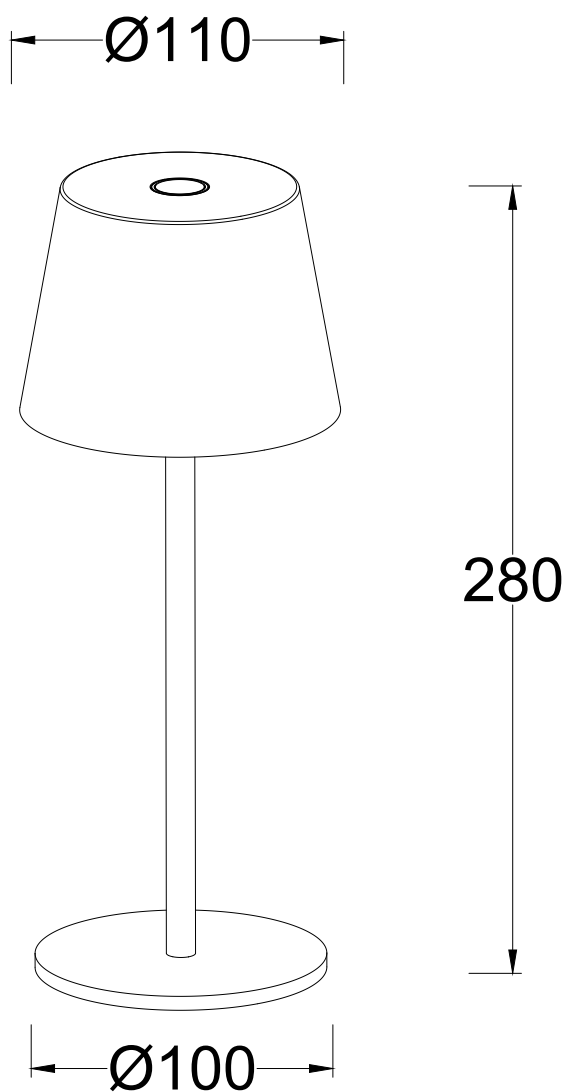

Lutec - Roble - 8500601012 - LED Black Clear IP54 Outdoor Portable Lamp

CONTACT