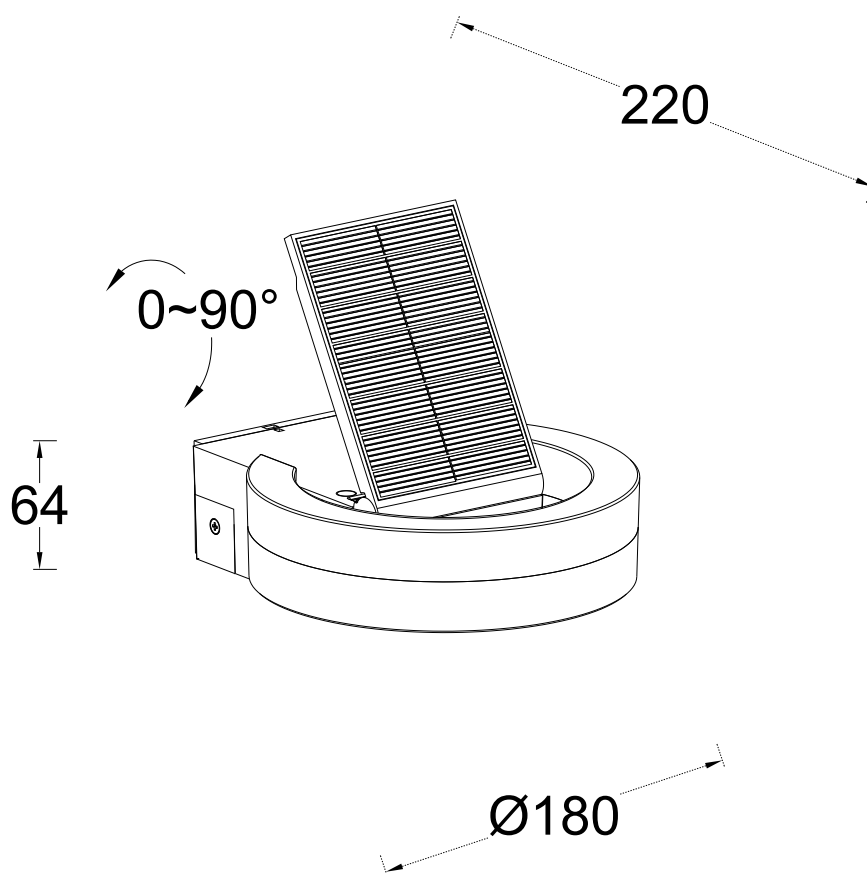

Lutec - Runda - 6915801335 - LED Dark Grey Opal IP54 Solar Outdoor Wall Washer Light

CONTACT