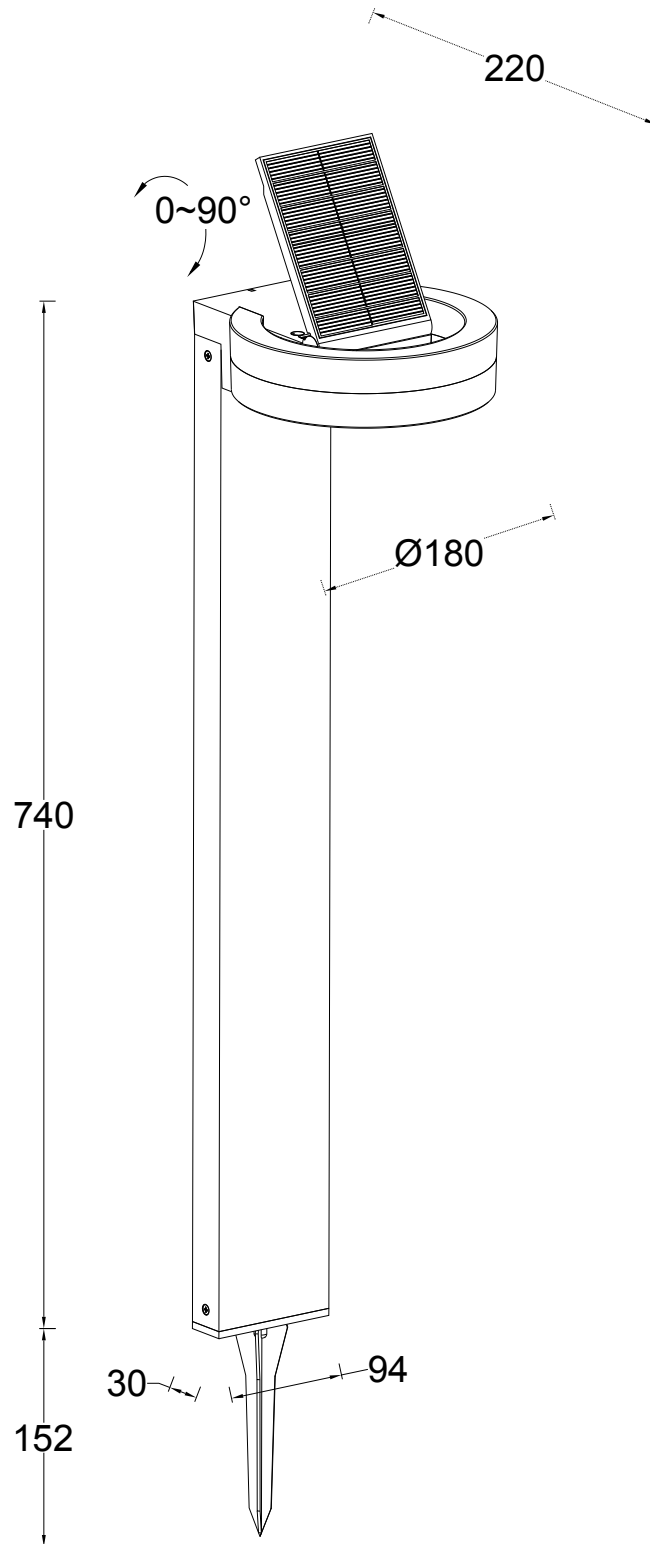

Lutec - Runda - 6915802118 - LED Dark Grey Opal IP54 Solar Outdoor Post Light

CONTACT