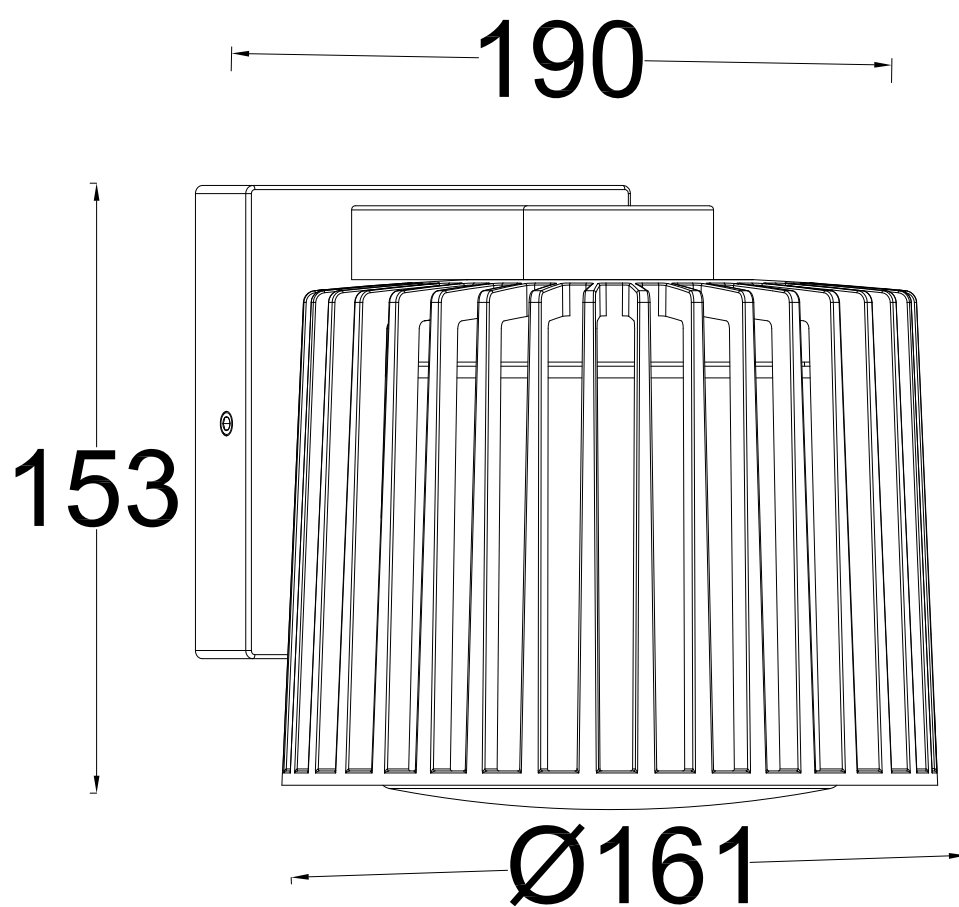

Lutec - Shyne - 5197501012 - Black Clear Glass IP54 Outdoor Wall Washer Light

CONTACT