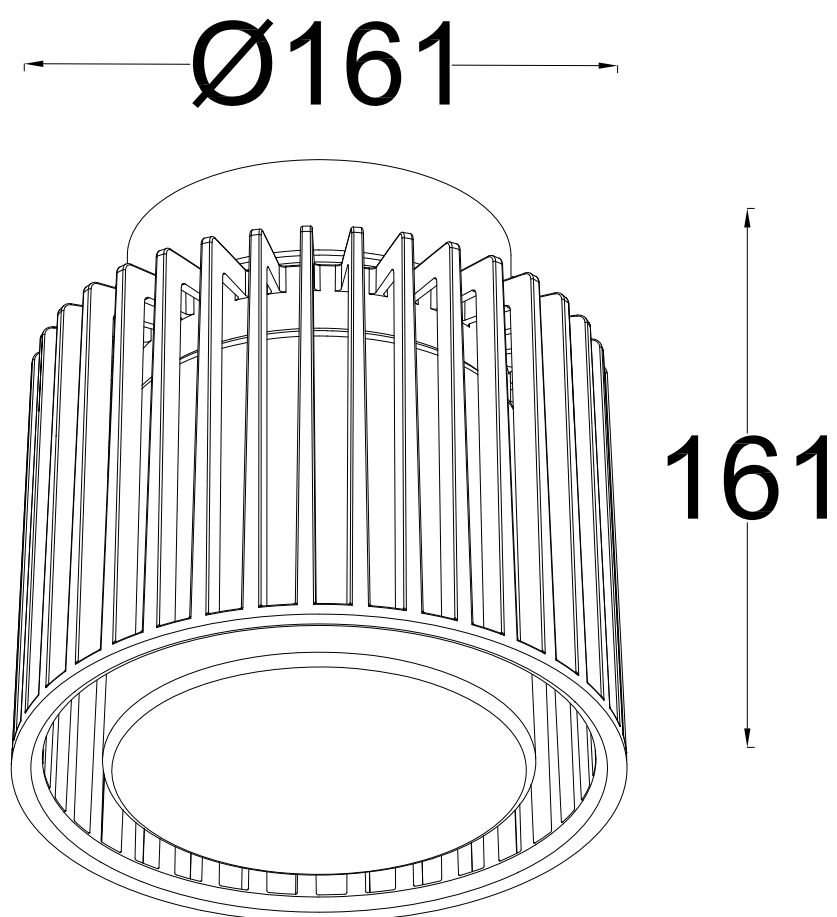

Lutec - Shyne - 6397501012 - Black Clear Glass IP54 Outdoor Ceiling Flush Light

CONTACT