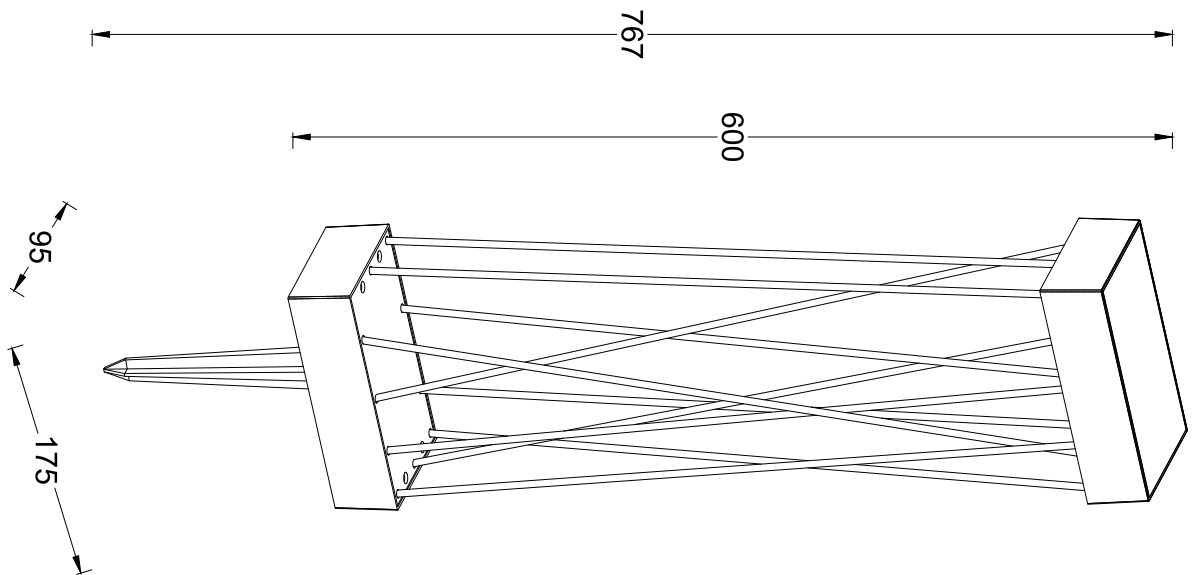

Lutec - Spido - 6915901012 - LED Black Clear Glass IP54 Solar Outdoor Spike Light

撑条LED地插太阳能灯

CONTACT