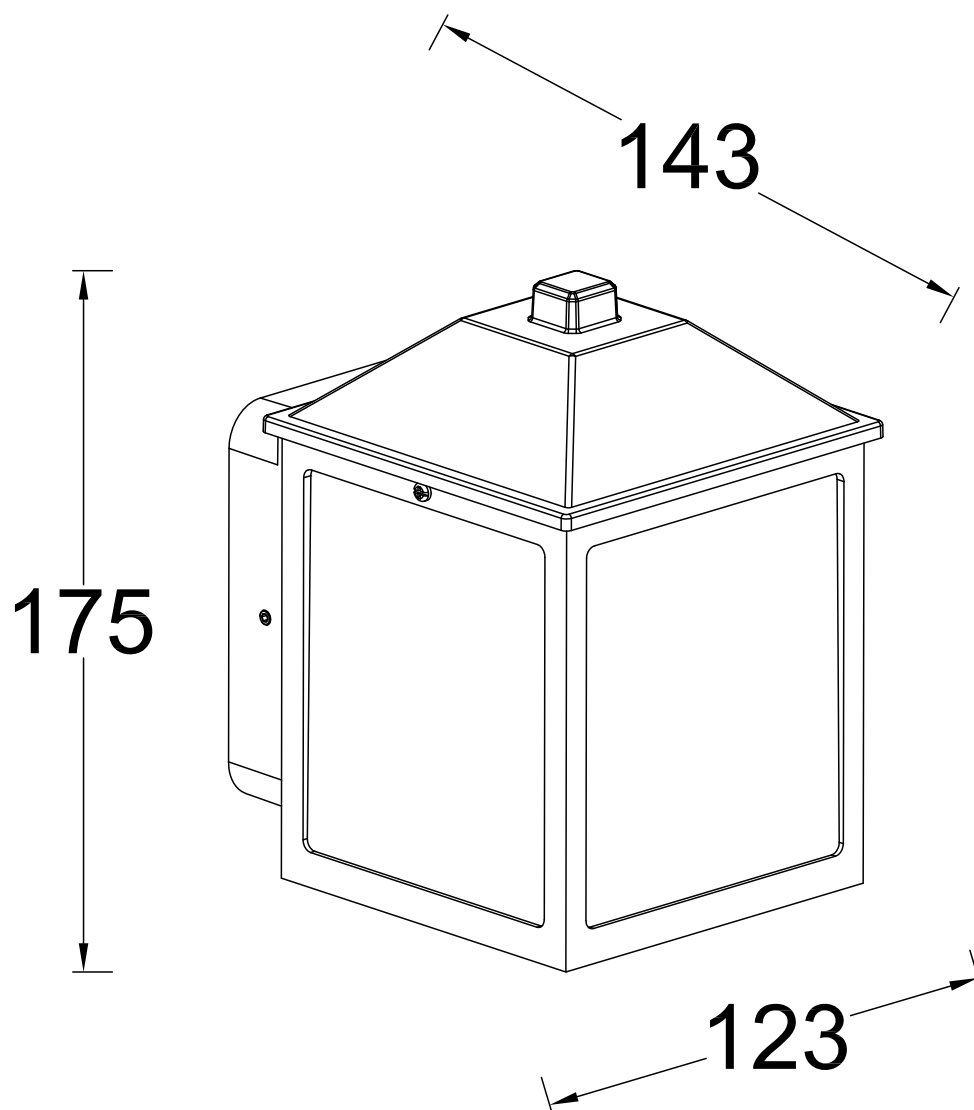

Lutec - Spire - 5290603012 - Black Clear IP44 Outdoor Wall Light

CONTACT