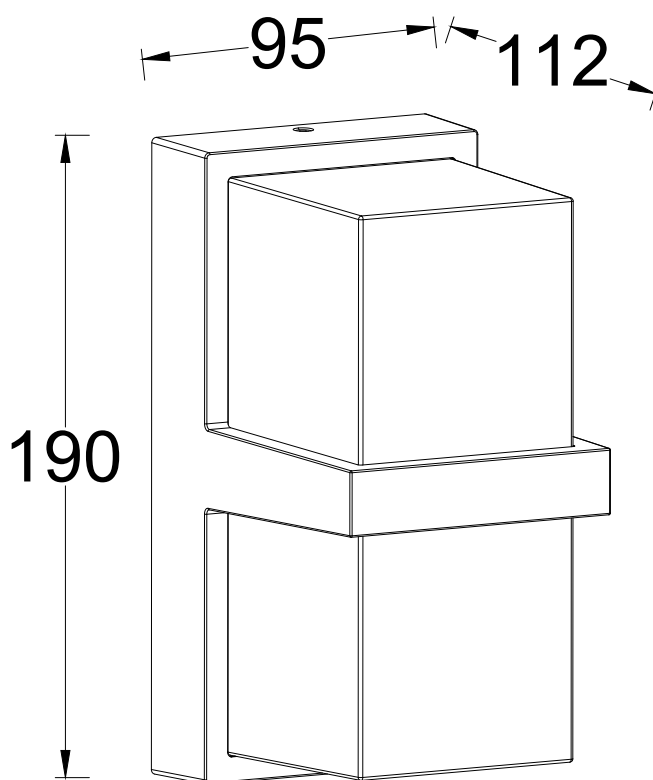

Lutec - Stela - 5197401118 - LED Dark Grey Opal IP54 Outdoor Wall Washer Light

CONTACT