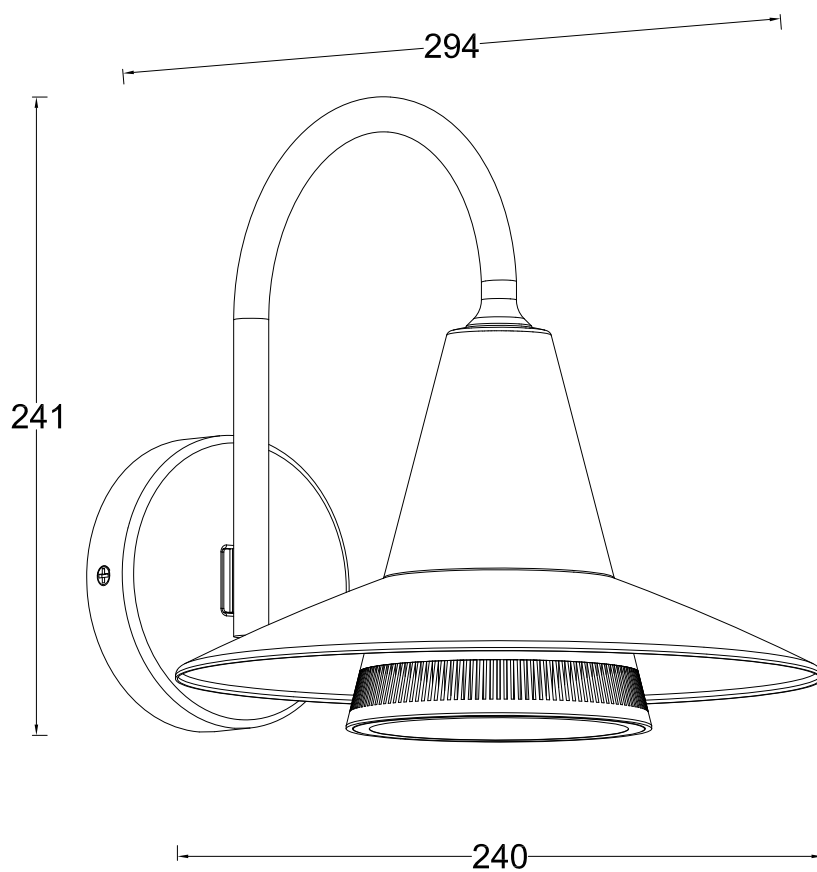

Lutec - Swan - 5213901012 - Black Clear IP54 Outdoor Wall Light

CONTACT