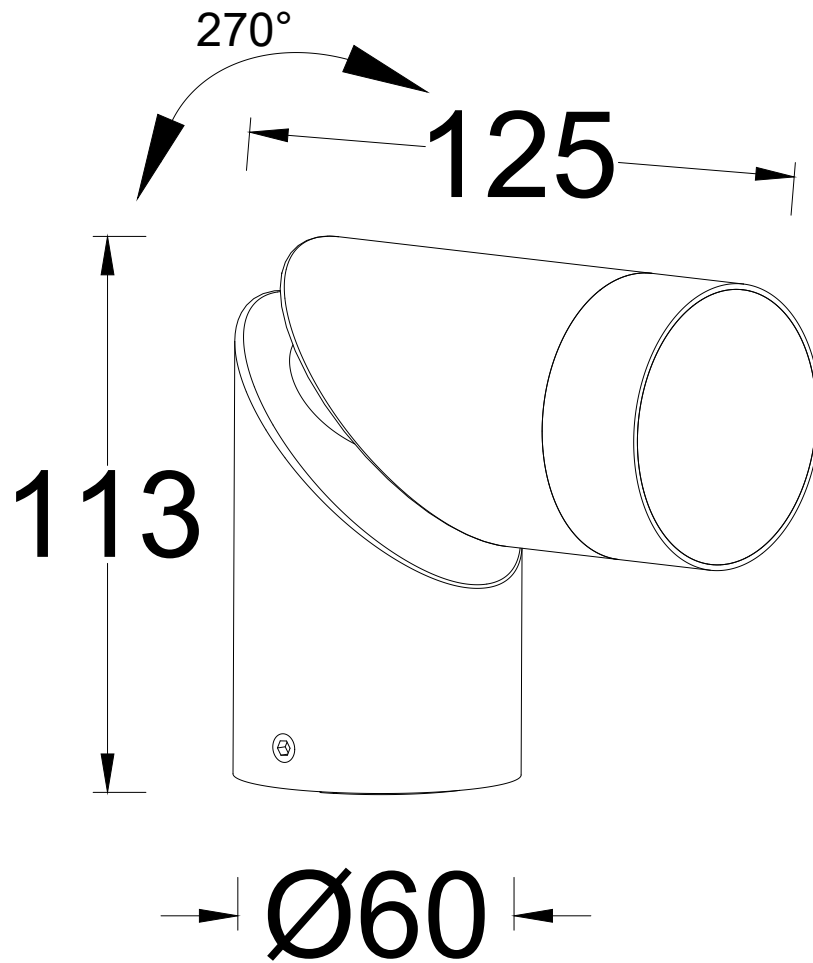

Lutec - Tubon - 5198501118 - Dark Grey Clear Glass IP54 Outdoor Wall Spotlight

CONTACT