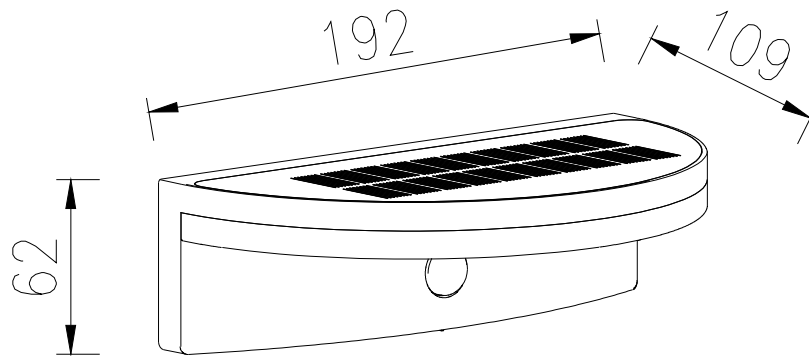

Lutec - Vyzor - 6915701335 - LED Dark Grey Frosted Glass IP44 Solar Outdoor Wall Washer Light

CONTACT