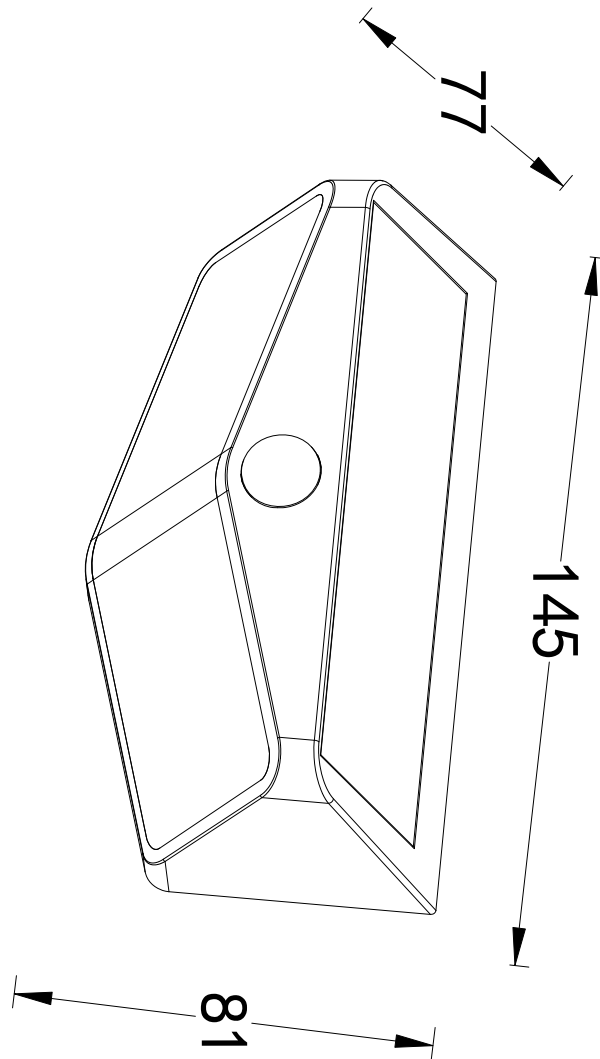

Lutec - Wings - 6915101330 - LED Black Opal IP44 Solar Outdoor Wall Washer Light

CONTACT