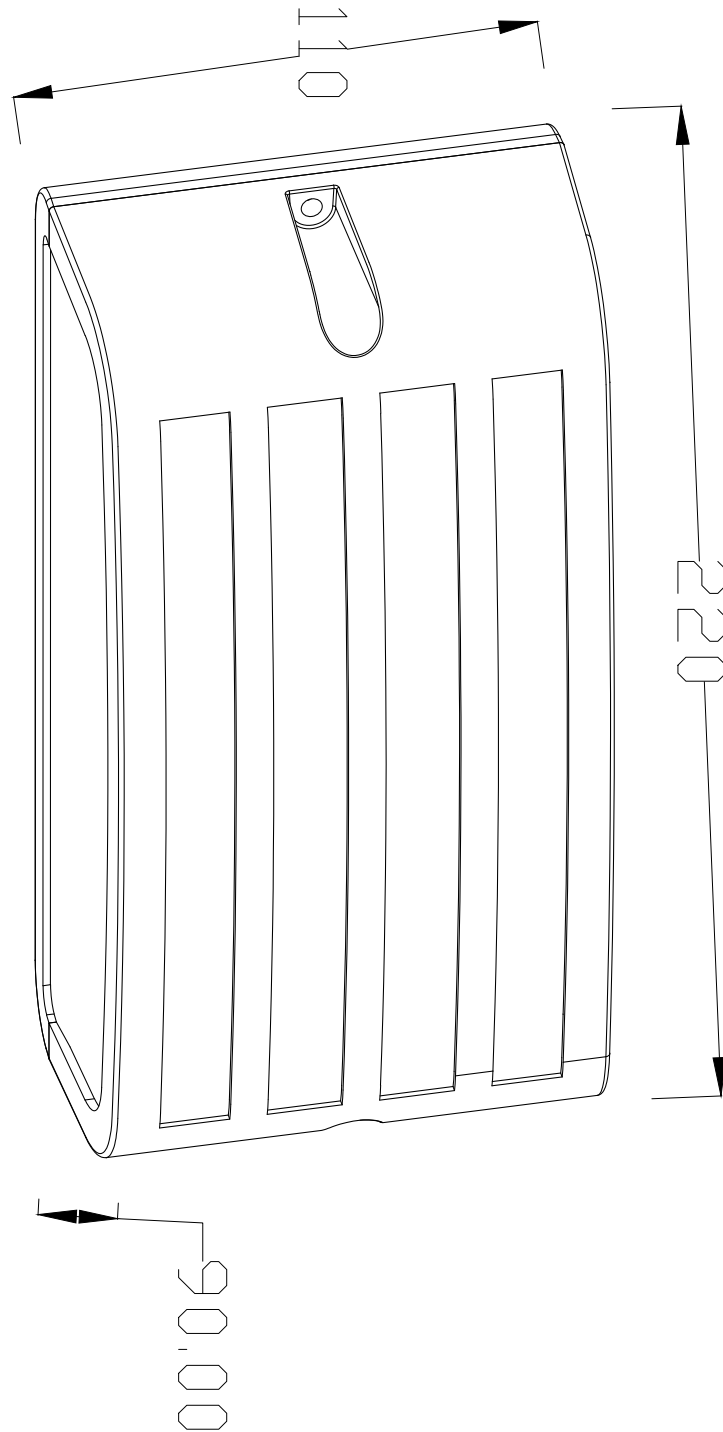

Lutec - Zebra - 5203501118 - Dark Grey Opal IP44 Solar Outdoor Wall Washer Light

CONTACT