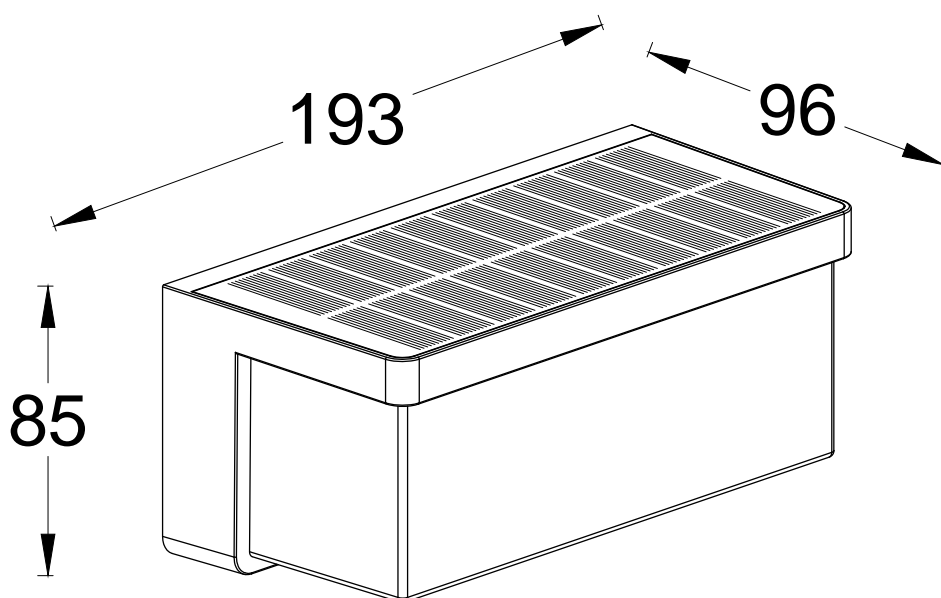

Lutec - Zelna - 6912401345 - LED Dark Grey Opal IP44 Outdoor Wall Washer Light

CONTACT