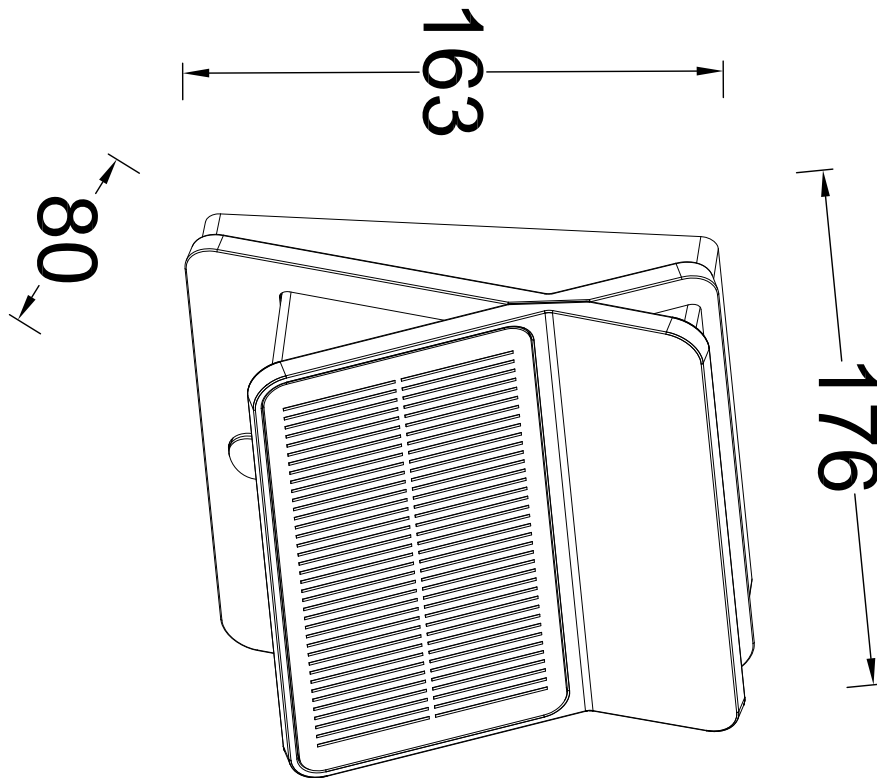

4 x 12.6W LED (included)
Dimmable
FCL-30710

叉形LED感应太阳能灯线图