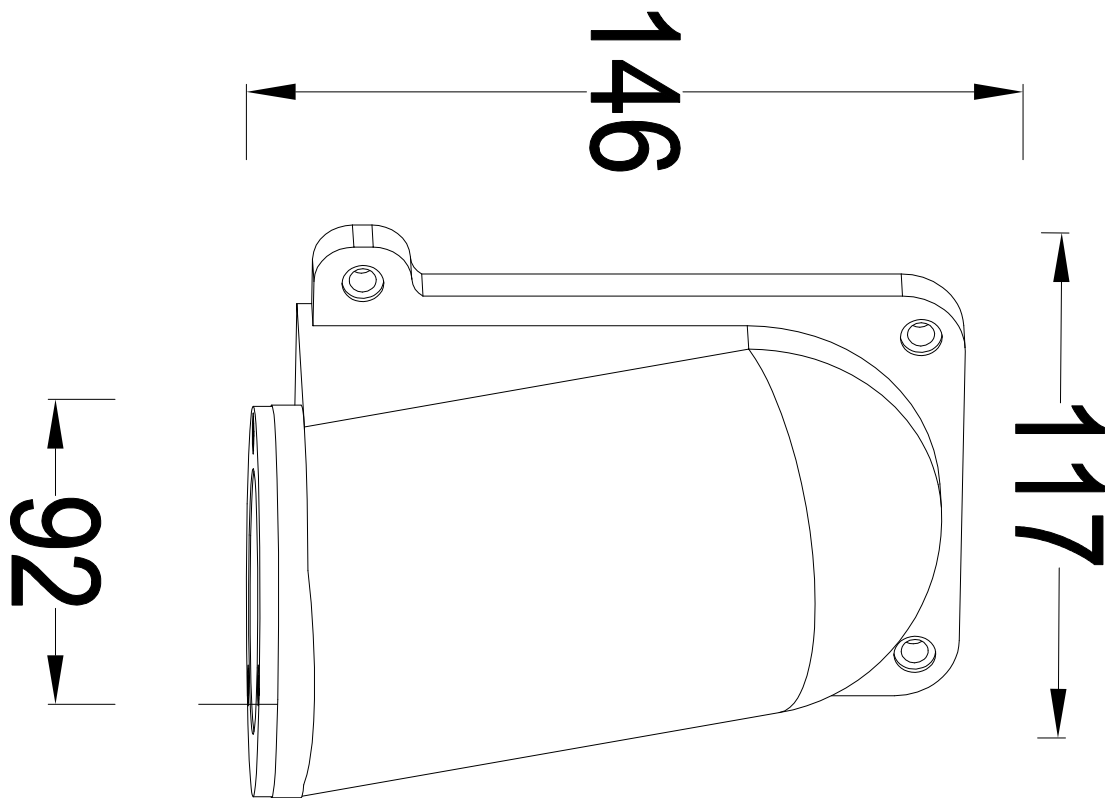

Set of 2 Ancor - Rustic Brown Clear Glass IP54 Outdoor Wall Washer Lights

CONTACT