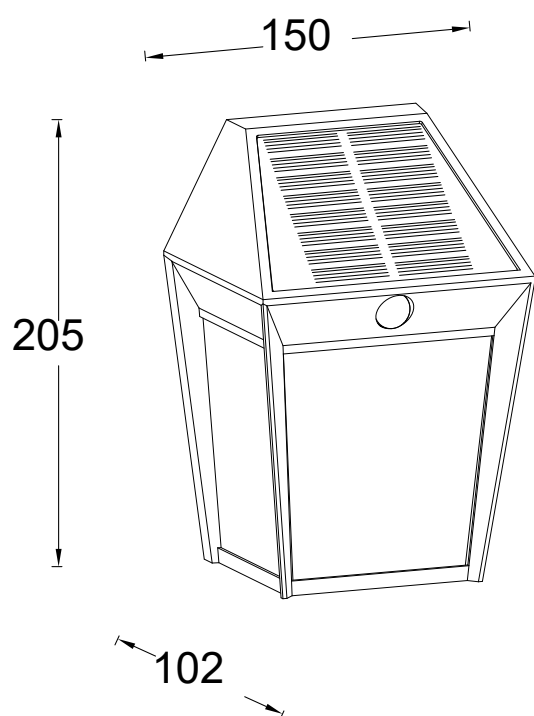

Set of 2 Avony - LED Dark Grey Clear IP44 Solar Outdoor Sensor Wall Lights

CONTACT